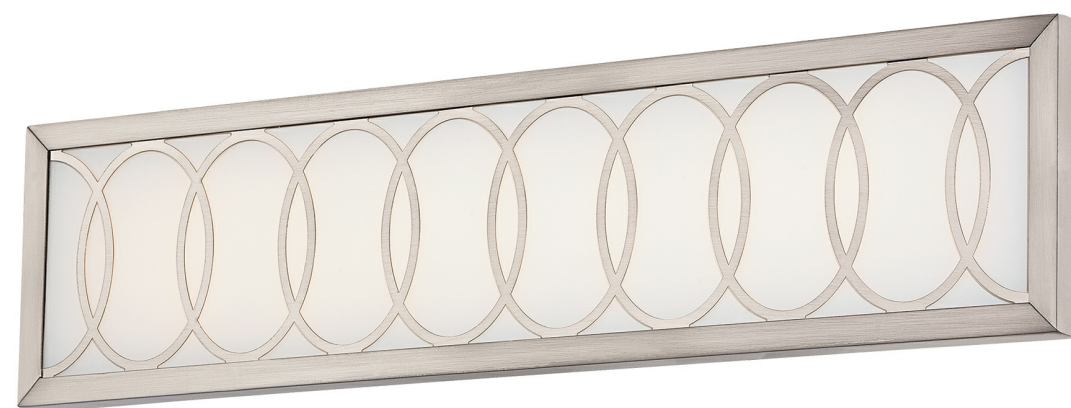

# MINKA-LAVERY®

Item # <b>2933-84-L</b>	UPC Code: <b>747396092126</b>
Product Family Name: <b>Celice Bath</b>	Finish: <b>Brushed Nickel</b>
Category: <b>BATH</b>	Category Type: <b>Bath</b>
Certification <b>4010381</b>	
Patents:	
Notes:	

Image File Name: 2933-84-L.jpg

## MEASUREMENTS

Width: <b>24</b>	Length: <b>6</b>	Height: <b>6</b>	Extension: <b>1.5</b>
Height Adjustable: Min Overall Height: <b>No</b>		Max Overall Height: <b>No</b>	Slope: <b>No</b>
Wire Length: <b>7"</b>	Chain Length:	Safety Cable Included: <b>No</b>	Net Weight: <b>4.45</b>
Canopy Width: <b>23.75</b>	Canopy Height: <b>5.75</b>	Canopy Length:	Center to Bottom: <b>3.0</b>
Backplate Width:	Backplate Height:	Center to Top: <b>3.0</b>	

## SHADE / GLASS

Description: <b>Etched White</b>	Material: <b>Glass</b>
Part No.: <b>G2933</b>	Quantity: <b>1</b>
Width: <b>23.0</b>	Height: <b>5.13</b>
	Length: <b>0.13</b>