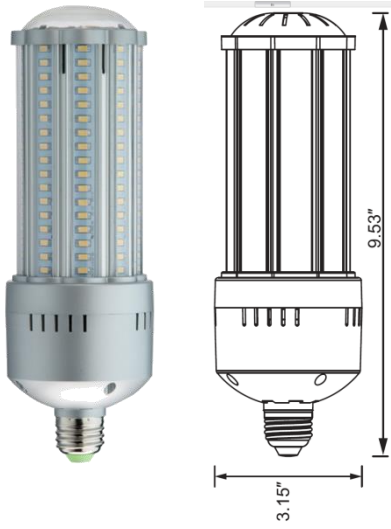

LED-8033 Post Top / Site / Wall Pack

SKU (USA)	SKU (Canada)	
LED-8033E30	LED-8033E30C	38W 3000K
LED-8033E42	LED-8033E42C	38W 4200K
LED-8033E57	LED-8033E57C	38W 5700K

Technical Specifications			
Models US/CAN	LED-8033E30/ LED-8033E30C	LED-8033E42/ LED-8033E42C	LED-8033E57/ LED-8033E57C
CCT	3000K	4200K	5700K
Power Consumption	38 watts		
Replaces	175w MH/HPS		
Mounting	E26		
Voltage	120-277VAC (USA) 120-347VAC (CANADA)		
LED Type	153 Samsung #5630 SMD		
Beam Angle	360		
Dimmable	No		
Operating Temp	-40°F - +122°F		
Rated R70 Life	Up to 50,000 Hrs.		
Warranty	5 Year Limited*		
LM79 Specifications	No	Yes	Yes
Power (W)	38	37.6	38.3
CCT		4315	5576
Light Output	3889	4366	4275
Efficacy	100	116	116
THD @ 277V	n/a	11.19%	12.23%
PF @ 277V	>90	0.98	0.919
CRI:	>80	84.5	86.4
R9	n/a	16	34
Duv	n/a	-0.0006	-0.0026
Packaging	9 / Master Carton		
Unit	4.7" x 4.7" x 11.42" 1.58 lbs.		
Master	14.8" x 14.7" x 9.7" 15.4 lbs.		

38W
LED for HID
Replaces
175W
MH / HPS

Description:

38W LED retrofit lamp to replace MH and HPS lamps up to 175w, E26 Medium base. Integrated insect/dust screen. UL damp rated approved for open or fully enclosed fixtures.