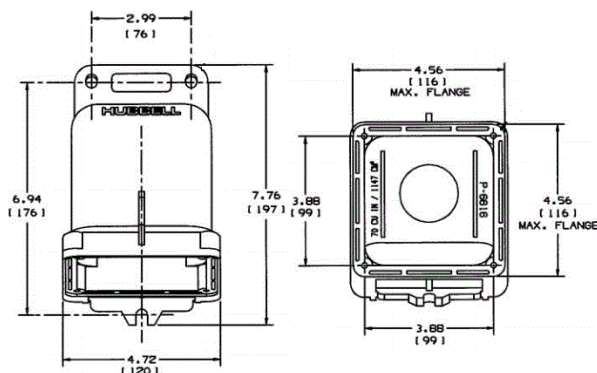

## Ordering Information

Description	UPC	Catalog Number
15° angle non-metallic Back Box, 60, 63A IEC Pin & Sleeve, 1 1/4" Hub	783585390024	BB60N

**Color**  
Gray

## Specifications

Accessory Item	Non-Metallic Back Box
Box Hub Size	1 1/4" NPT
Angle	15 Degree Angle
IEC Pin & Sleeve Accessory Type	60 and 63A