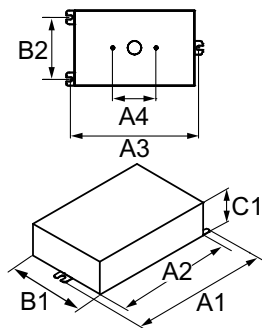

Input Power (Nom)	86-84 W
Rated Lamp Power	70 W
Wiring	
Color Input Terminals	No terminals
Color Output Terminals	No terminals
Wire Striplength	0.50 mm
Control Wire Gauge	NA
Wire Length by Color	All leads = 11"
Wire Gauge (Nom)	18AWG mm
Wire Type	Stranded
Remote Wiring Configuration Allowed	Yes
Tandem Wiring Configuration Allowed	No
Through Wiring Configuration Allowed	No
Connector Type	No connector

### Dimensional drawing

Product	A1	A2	A3	A4	B1	B2	C1
E-VISION IMH70ABLSIDM	5.5 in	4.7 in	5.2 in	2.0 in	3.6 in	2.9 in	1.5 in

E-VISION IMH70ABLSIDM