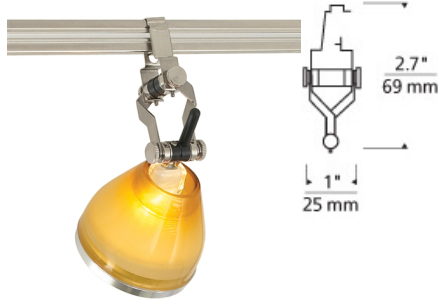

LOW - VOLTAGE HEADS

MO-Pivot Head

DESCRIPTION

Directs the beam right where you want it. Head swivels 220°, pivots on vertical and horizontal axes. Specify for low-voltage, MR16 of up to 75 watts (lamp sold separately). For MonoRail system only.

ACCESSORIES & OPTICAL CONTROLS

Backlight Shield, Barndoors, Cone Glass Shield, Lil Wok Shade, Round Glass Shield, Snap Louver Lens Holder

WEIGHT

0.1lb / 0.05kg ±

bare

with backlight
shield accessory

with round glass
shield accessory