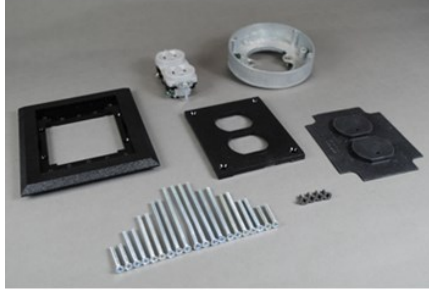

## SOURCE 1 COMPLETE FLUSH ACTIVATION

S165 | [Wiremold](#)

---

### FEATURES & BENEFITS

Flush polycarbonate power - single duplex. 15A, 125V receptacles included.

---

#### GENERAL INFO

Available Colors:  
S165BLK - Black  
S165BRN - Brown