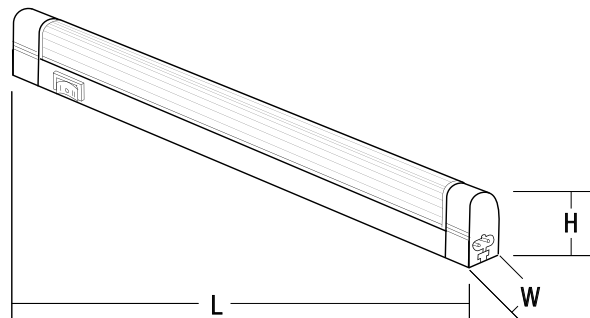

FEATURES

- Ultra slim (7/8" width profile)
- Cool, white T5 lamp included
- Solid state electronic ballast
- Six sizes ranging 13-1/2" - 47"
- Daily-chain up to 10 fixtures together
- Straight connection for long, shadow-free runs
- Power cord and straight connector included
- Flexible connectors in 6", 12", 18", and 72" lengths
- Each fixture includes On/Off switch
- Simple, instant plug-in electrical connection
- Installation packet includes clips for invisible or "U" bracket mounting
- Flicker-free start up
- High performance, cool operation
- Instant and easy installation
- cULus Listed

HOUSING

.09 Injection Molded White Plastic Construction.

MOUNTING

Hardware provided for mounting fixture either to standard horizontal surface or vertical wall surface.

ELECTRICAL

Sockets accept bi-pin T5 fluorescent light source. Fixture contains recessed male connector for attachment to female receptacle from either 120V power cord or connector from other fixture. t to female receptacle from either 120V power cord or connector from other fixture. Rocker switch on side of fixture allows independent on/off control.

Note: 10 fixtures maximum may be connected together on single 120V power cord feed. Do not exceed 10 fixtures per feed.

INCLUDED WITH EVERY FIXTURE

6' cord and plug, straight connector, (2) "U" Clips, (2) perpendicular clips, (2) invisible clips, screws, On/Off switch, and Cool White T5 lamp.

LABELS AND LISTINGS

cULus Listed for Dry Location
cULus Listed as Portable Fixture

DIMENSIONS

NULS-8	Width: 7/8" Length: 13-1/2" Height: 1-11/16"
NULS-13	Width: 7/8" Length: 22-1/2" Height: 1-11/16"
NULS-18	Width: 7/8" Length: 25-1/8" Height: 1-11/16"
NULS-21	Width: 0.898" Length: 35.327" Height: 1.673"
NULS-24	Width: 0.898" Length: 37.327" Height: 1.673"
NULS-28	Width: 7/8" Length: 47" Height: 1-11/16"