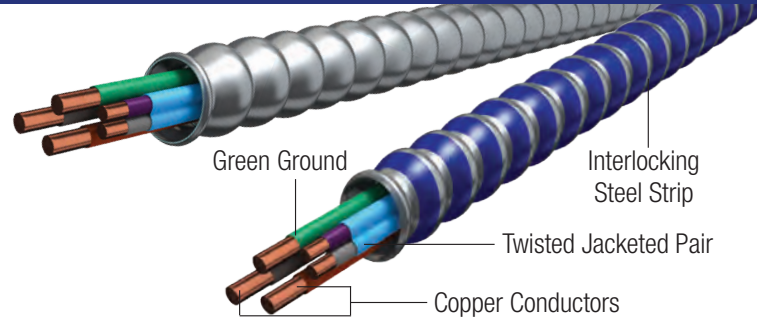

MC LUMINARY CABLE® *U.S. Patent Pending

Type MC-PCS

ARMOR

Galvanized Interlocking Steel Strip (Blue armor) or Interlocking Aluminum Strip (Plain armor)

CONDUCTORS

Solid/Stranded Copper

CONDUCTOR INSULATION

THHN (Power)

TFN (Control)

MAXIMUM TEMPERATURE RATING

90°C (Dry)

NEUTRAL CONDUCTOR

White 120/208V

Gray 277/480V

CONTROL CABLES

16 AWG Solid TFN Twisted Blue jacketed pair (Purple/Gray)

MAXIMUM VOLTAGE RATING

600V

REFERENCES & RATINGS

- UL 66, 83, 1479, 1569, 1581, 2556, File Reference E80042
- NEC® 250.118, 300.22(C), 392, 396, 330, 501, 502, 503, 530, 504, 505, 518, 520, 530, 645, 725
- Federal Specification A-A-59544 (formerly J-C-30B)
- Meets all applicable OSHA and HUD Requirements
- Cable Tray Rated, install per NEC®
- UL Classified 1, 2, and 3 hour through penetration (Fire Stop) product, R14141
- Environmental Air-Handling Space Installation per NEC® 300.22(C)
- Power and/or lighting as well as signal and/or control conductors per NEC Section 725.136(I)(1)*
- Made in USA of US and/or imported materials