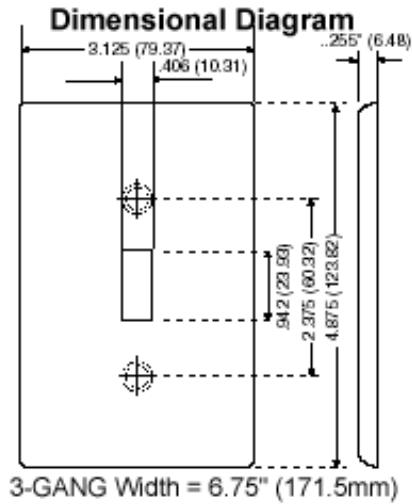

SPECIFICATION SUBMITTAL

JOB NAME: ____	CATALOG NUMBERS: ____	
JOB NUMBER: ____	____	____