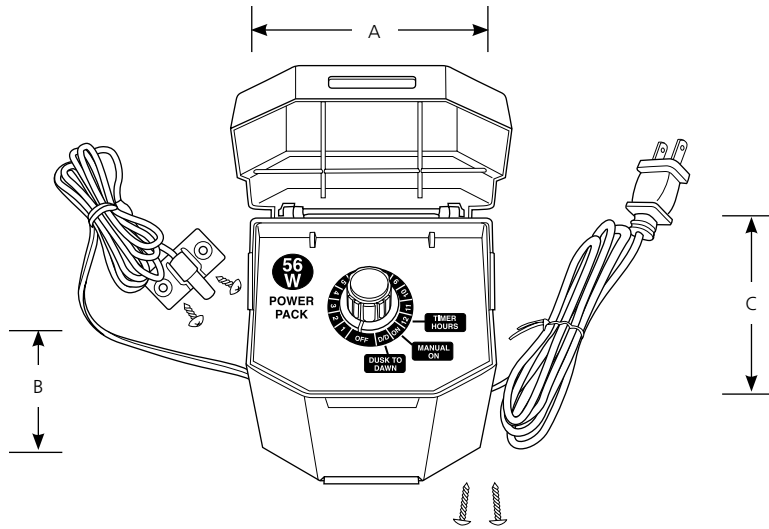

Type \_\_\_\_\_  
 -31  
 P8270

Catalog No.	Finish Black	Timer	Photocell	Dimensions (Inches)		
				A	B	C
P8270	-31	Yes	Yes	4-1/8	5-5/8	3-1/2

**Specifications:**

Electrical

- Electronic transformer (total fixture wattage not to exceed 45 watts)
- Non-metallic housing prevents rust and corrosion
- Includes built in photocell
  - on at dusk, off at dawn
  - Timer control
  - Manual override
- Outdoor installation
- Cord/plug set (attach to an unswitched GFCI outlet)
- Easy 12V cable attachment