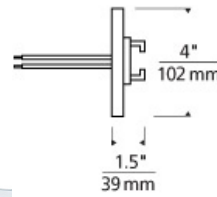

W A L L M O N O R A I L

Wall MonoRail 4" Round Power Feed Canopy Single-Feed T20

DESCRIPTION

Canopy mounts to the wall and brings power to the Wall MonoRail run from a single-feed remote transformer (sold separately). The low-voltage leads from the remote transformer connect to canopy leads inside the junction box.

INSTALLATION

This product can mount to either a 4" square electrical box with round plaster ring or an octagon electrical box (not included).

OTHER

White finish has satin nickel feeds. For use with a single-feed remote transformer (sold separately).

WEIGHT

0.95lb / 0.43kg ±

wall monorail 4"
round power feed
canopy single-
feed

ORDERING INFORMATION

700WMOP4R SHAPE OR SIZE

4" ROUND

FINISH

Z ANTIQUE BRONZE
C CHROME
S SATIN NICKEL
W WHITE