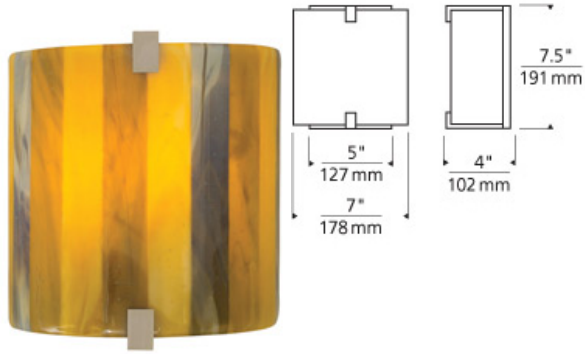

WALL COLLECTION

Essex Wall

DESCRIPTION

Glass or fabric shade options with minimal metal detail. Provides ambient, up- and down-light. Includes 120 volt, 60 watt G9 base halogen lamp, 120 volt 18 watt GU24 base self-ballasted compact fluorescent lamp or 10 watt, 600 lumen, 2700K LED module. Incandescent version dimmable with standard incandescent dimmer. LED version dimmable with low-voltage electronic dimmer. ADA compliant.

INSTALLATION

This product can mount to either a 4" square electrical box with round plaster ring or an octagonal electrical box (not included). For wall mount use only.

WEIGHT

1.61lb / 0.73kg ±

glass ivory/brown/amber

COLOR OPTIONS

ORDERING INFORMATION

700WSESX COLOR	FINISH	LAMP
SC CLEAR	Z ANTIQUE BRONZE	INCANDESCENT 120V
FC FABRIC DESERT CLAY	C CHROME	-CF COMPACT FLUORESCENT 120V
FW FABRIC WHITE	S SATIN NICKEL	-LED LED 2700K 120V
GA GLASS BEACH AMBER		-LED277 LED 2700K 277V
IBA GLASS IVORY/BROWN/AMBER		
GS GLASS SAND		
GW GLASS SURF WHITE		
PB SHELL BROWN		
PN SHELL NATURAL		
PW SHELL WHITE		
SK SMOKE		
SH WHEAT		