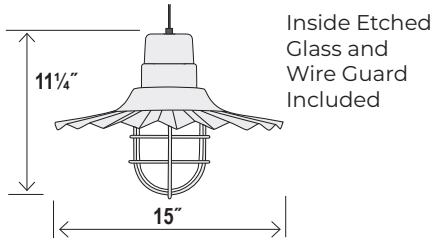

RRWC15 - R SERIES 15" CORD HUNG RADIAL WAVE SHADE