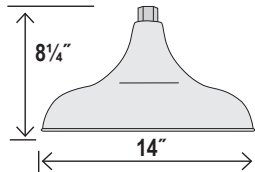

Accepts 3/4" stem

Dimensions

Width	8 1/4"
Height	14"
Wire	100"

Finish & Material

Finishes	ABR - Architectural Bronze
	BA - Brushed Aluminum
	SB - Satin Black
	SG - Satin Green
	SR - Satin Red
	WH - White

Material	Metal

Wattage

Bulbs	1-Medium A21
Watts per Bulb	200W
Voltage	120V
Bulbs Included	No

Certification

UL Listed	Wet Location

Item Number

SKU	RMWHS14

Note: All finishes on outdoor lighting must be properly maintained and treated. Therefore, we suggest cleaning with a regular application of finish preserving & renewing products such as Rejuvenate.