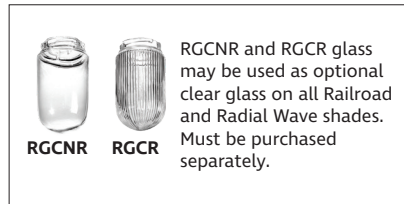

Options:

Dimensions

Width	18"
Height	10"
Wire	144"

Finish & Material

Finishes	ABR - Architectural Bronze CP - Copper GA - Galvanized SB - Satin Black

Material	Steel

Glass & Wire Guard

Glass	Inside Etched
Wire Guard	Metal

Wattage

Bulbs	1-Medium A19
Watts per Bulb	100W
Voltage	120V

Certification

UL Listed	Damp Location

Item Number

SKU	RRRC18