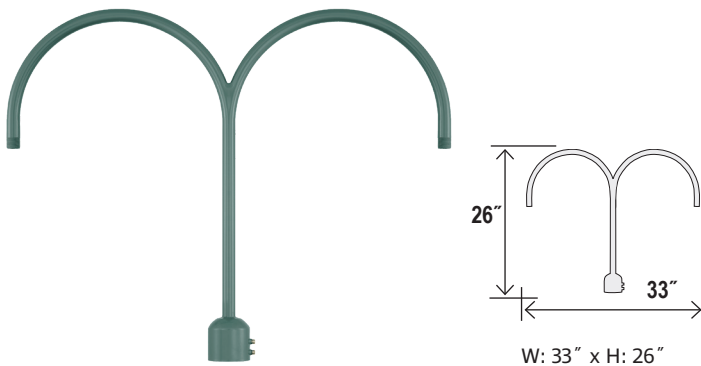

RPAD

Finish & Material

Finishes	ABR - Architectural Bronze AL - Aluminum CP - Copper GA - Galvanized GY - Gray NB - Navy Blue SB - Satin Black SG - Satin Green SR - Satin Red WH - White
Material	Cold Rolled Steel, Die Cast Zinc

Certification

UL Listed Wet Location

Item Number

SKU RPAD