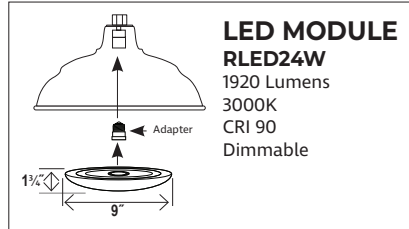

Options:

Dimensions

Width	9 1/4"
Height	17"
Wire	144"

Finish & Material

Finishes	ABR - Architectural Bronze GA - Galvanized GY - Gray NB - Navy Blue SB - Satin Black SG - Satin Green SR - Satin Red WH - White
Material	Steel

Wattage

Bulbs	1-Medium A21
Watts per Bulb	200W
Voltage	120V
Bulbs Included	No

Certification

UL Listed	Damp Location

Item Number

SKU	RWHC17