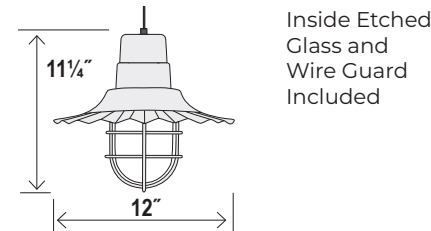

RRWC12 - R SERIES 12" CORD HUNG RADIAL WAVE SHADE