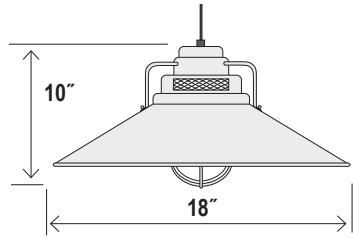

RRRC18 - R SERIES 18" CORD HUNG RAILROAD SHADE

Options:

Dimensions

Width	18"
Height	10"
Wire	144"

Finish & Material

Finishes	ABR - Architectural Bronze CP - Copper GA - Galvanized SB - Satin Black

Material	Steel

Glass & Wire Guard

Glass	Inside Etched
Wire Guard	Metal

Wattage

Bulbs	1-Medium A19
Watts per Bulb	100W
Voltage	120V

Certification

UL Listed	Damp Location

Item Number

SKU	RRRC18

RRRC14 - R SERIES 14" CORD HUNG RAILROAD SHADE

Options:

Dimensions

Width	14"
Height	9½"
Wire	144"

Finish & Material

Finishes	ABR - Architectural Bronze CP - Copper GA - Galvanized SB - Satin Black

Material	Steel

Glass & Wire Guard

Glass	Inside Etched
Wire Guard	Metal

Wattage

Bulbs	1-Medium A19
Watts per Bulb	100W
Voltage	120V

Certification

UL Listed	Damp Location

Item Number

SKU	RRRC14

Note: All finishes on outdoor lighting must be properly maintained and treated. Therefore, we suggest cleaning with a regular application of finish preserving & renewing products such as Rejuvenate.