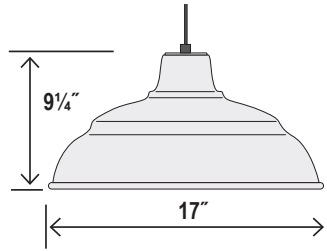

RWHC17 - R SERIES 17" CORD HUNG WAREHOUSE SHADE