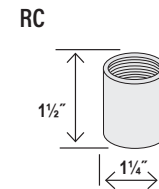

STEM CONNECTORS

Accepts 3/4" stem

FINISHES

- ABR - Architectural Bronze
- AL - Aluminum
- CP - Copper
- GA - Galvanized
- GY - Gray
- NB - Navy Blue
- SB - Satin Black
- SG - Satin Green
- SR - Satin Red
- WH - White