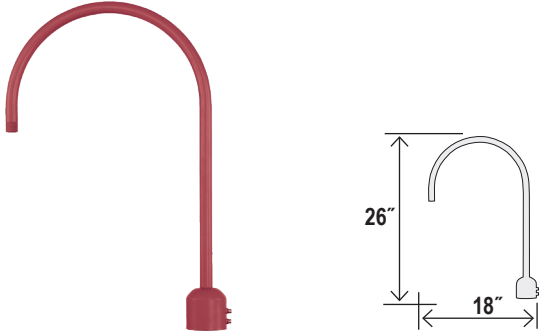

R SERIES OPTIONS

1 LIGHT POST ADAPTERS

- Will work with any RLM shade
- Designed to fit standard 3" posts and pier mount bases
- Unique stem hung design does not require pipe sealant compound on fittings.
- 3/4" inner diameter rigid conduit or water pipe may be substituted for stems or goose necks.

RPAS

Finish & Material

Finishes	ABR - Architectural Bronze AL - Aluminum CP - Copper GA - Galvanized GY - Gray NB - Navy Blue SB - Satin Black SG - Satin Green SR - Satin Red WH - White
Material	Cold Rolled Steel, Die Cast Zinc

Certification

UL Listed Wet Location

Item Number

SKU RPAS

2 LIGHT POST ADAPTERS

- Will work with any RLM shade
- Designed to fit standard 3" posts and pier mount bases
- Unique stem hung design does not require pipe sealant compound on fittings.
- 3/4" inner diameter rigid conduit or water pipe may be substituted for stems or goose necks.