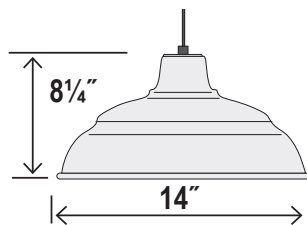

RWHC14 - R SERIES 14" FABRIC CORD HUNG WAREHOUSE SHADE

Options: