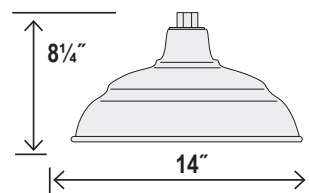

Accepts 3/4" stem

Dimensions

Width	8 1/4"
Height	14"
Wire	100"

Finish & Material

Finishes	ABR - Architectural Bronze BP - Black Porcelain GA - Galvanized GY - Gray NB - Navy Blue NC - Natural Copper SB - Satin Black SFP - Sea Foam Porcelain SG - Satin Green SR - Satin Red WH - White WP - White Porcelain
Material	Metal

Wattage

Bulbs	1-Medium A21
Watts per Bulb	200W
Voltage	120V
Bulbs Included	No

Certification

UL Listed	Wet Location

Item Number

SKU	RWHS14

Note: All finishes on outdoor lighting must be properly maintained and treated. Therefore, we suggest cleaning with a regular application of finish preserving & renewing products such as Rejuvenate.