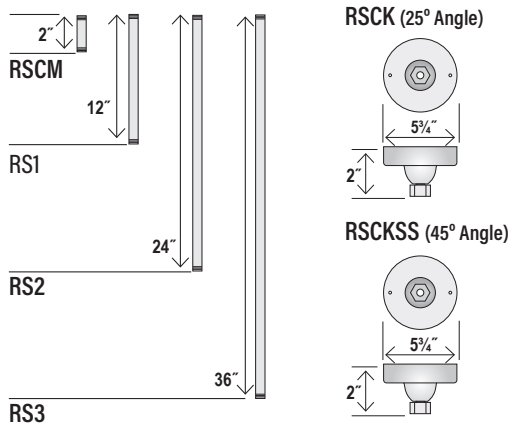

STEMS AND CANOPY KITS - (CEILING MOUNT)

ID: 3/4"

FINISHES

- ABR - Architectural Bronze
- CP - Copper
- GA - Galvanized
- GY - Gray
- NB - Navy Blue
- SB - Satin Black
- SG - Satin Green
- SR - Satin Red
- WH - White

STEM CONNECTORS

Accepts 3/4" stem

FINISHES

- ABR - Architectural Bronze
- AL - Aluminum
- CP - Copper
- GA - Galvanized
- GY - Gray
- NB - Navy Blue
- SB - Satin Black
- SG - Satin Green
- SR - Satin Red
- WH - White