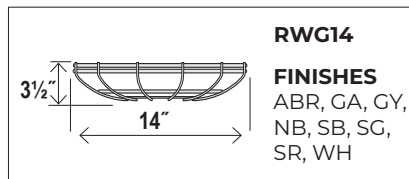

Options:

Dimensions

Width	8 1/4"
Height	14"
Wire	144"

Finish & Material

Finishes	ABR - Architectural Bronze GA - Galvanized GY - Gray NB - Navy Blue SB - Satin Black SG - Satin Green SR - Satin Red WH - White
Material	Steel

Wattage

Bulbs	1-Medium A21
Watts per Bulb	200W
Voltage	120V
Bulbs Included	No

Certification

UL Listed	Damp Location

Item Number

SKU	RWHC14

Note: All finishes on outdoor lighting must be properly maintained and treated. Therefore, we suggest cleaning with a regular application of finish preserving & renewing products such as Rejuvenate.