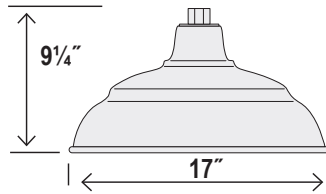

RWHS17 - R SERIES 17" WAREHOUSE SHADE

This item can be converted to a pendant or wall sconce with purchase of separate compatible downrod or goose neck.

Please see compatible downrods and arms below:

- Compatible downrods: RS1, RS2, and RS3
- Compatible with arms: RGN10, RGN12, RGN13, RGN15, RGN22, RGN23, RGN24, RGN30, and RGN41
- Compatible with wire guard: RWG17

Accepts 3/4" stem

Dimensions

Width	9 1/4"
Height	17"
Wire	100"

Finish & Material

Finishes	ABR - Architectural Bronze BP - Black Porcelain GA - Galvanized GY - Gray NB - Navy Blue NC - Natural Copper SB - Satin Black SFP - Sea Foam Porcelain SG - Satin Green SR - Satin Red WH - White WP - White Porcelain
Material	Metal

Wattage

Bulbs	1-Medium A21
Watts per Bulb	200W
Voltage	120V
Bulbs Included	No

Certification

UL Listed	Wet Location

Item Number

SKU	RWHS17

RWHS14 - R SERIES 14" WAREHOUSE SHADE

This item can be converted to a pendant or wall sconce with purchase of separate compatible downrod or goose neck.

Please see compatible downrods and goose neck below:

- Compatible downrods: RS1, RS2, and RS3
- Compatible with arms: RGN10, RGN12, RGN13, RGN15, RGN22, RGN23, RGN24, RGN30, and RGN41
- Compatible with wire guard: RWG14