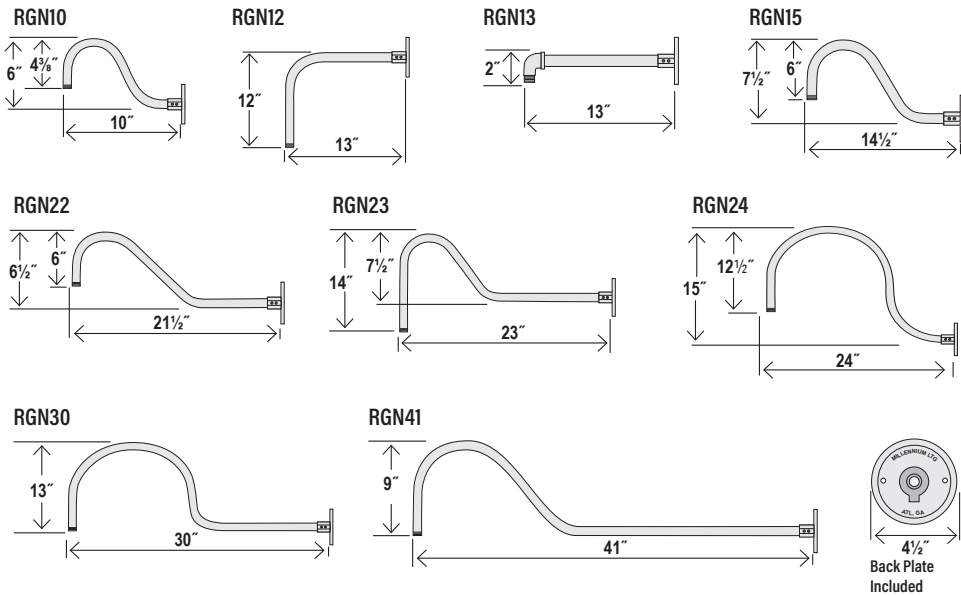

### GOOSE NECKS - (WALL MOUNT)

ID: 3/4"