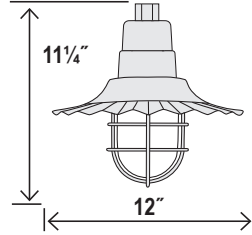

RRWS12 - R SERIES 12" RADIAL WAVE SHADE

This item can be converted to a pendant or wall sconce with purchase of separate compatible downrod or goose neck.

Please see compatible downrods and arms below:

- Compatible downrods: RS1, RS2, and RS3
- Compatible with arms: RGN10, RGN12, RGN13, RGN15, RGN22, RGN23, RGN24, RGN30, and RGN41