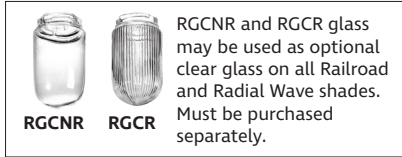

Options:

Dimensions

Width	18"
Height	11 1/4"
Wire	144"

Finish & Material

Finishes	CP - Copper GA - Galvanized Steel
Material	Steel

Wattage

Bulbs	1-Medium A21
Watts per Bulb	100W
Voltage	120V

Glass & Wire Guard

Glass	Inside Etched
Wire Guard	Metal

Certification

UL Listed	Damp Location

Item Number

SKU	RRWC18