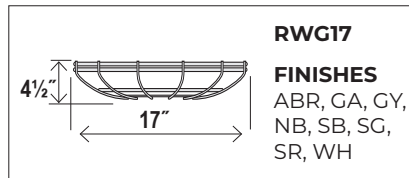

Options:

Dimensions

Width	9 1/4"
Height	17"
Wire	144"

Finish & Material

Finishes	ABR - Architectural Bronze GA - Galvanized GY - Gray NB - Navy Blue SB - Satin Black SG - Satin Green SR - Satin Red WH - White
Material	Steel

Wattage

Bulbs	1-Medium A21
Watts per Bulb	200W
Voltage	120V
Bulbs Included	No

Certification

UL Listed	Damp Location

Item Number

SKU	RWHC17