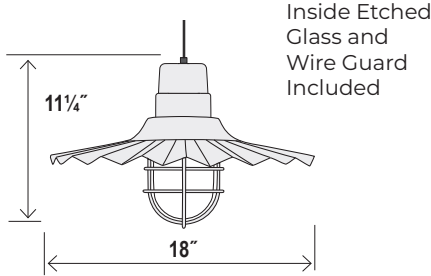

RRWC18 - R SERIES 18" CORD HUNG RADIAL WAVE SHADE