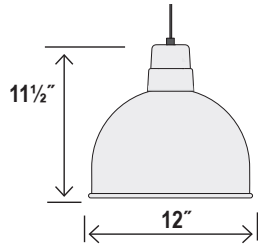

RDBC12 - R SERIES 12" CORD HUNG DEEP BOWL SHADE

Options:

RWG12

FINISHES

ABR - Architectural Bronze
GA - Galvanized
GY - Gray
NB - Navy Blue
SB - Satin Black
SG - Satin Green
SR - Satin Red
WH - White

Dimensions

Width 12"
Height 11½"
Wire 144"

Finish & Material

Finishes **ABR** - Architectural Bronze
GA - Galvanized
GY - Gray
NB - Navy Blue
SB - Satin Black
SG - Satin Green
SR - Satin Red
WH - White

Wattage

Bulbs 1-Medium A21
Watts per Bulb 200W
Voltage 120V
Bulbs Included No

Certification

UL Listed Damp Location

Item Number

SKU RDBC12