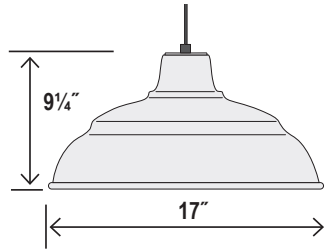

RWHC17 - R SERIES 17" FABRIC CORD HUNG WAREHOUSE SHADE

Options: