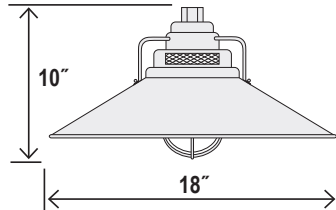

RRRS18 - R SERIES 18" RAILROAD SHADE

This item can be converted to a pendant or wall sconce with purchase of separate compatible downrod or goose neck. Please see compatible downrods and arms below:

- Compatible downrods: RS1, RS2, and RS3
- Compatible with arms: RGN10, RGN12, RGN13, RGN15, RGN22, RGN23, RGN24, RGN30, and RGN41