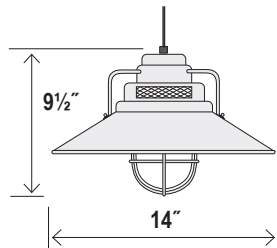

RRRC18 - R SERIES 18" CORD HUNG RAILROAD SHADE

Options:

Dimensions

Width	18"
Height	10"
Wire	144"

Finish & Material

Finishes	ABR - Architectural Bronze CP - Copper GA - Galvanized SB - Satin Black

Material	Steel

Glass & Wire Guard

Glass	Inside Etched
Wire Guard	Metal

Wattage

Bulbs	1-Medium A19
Watts per Bulb	100W
Voltage	120V

Certification

UL Listed	Damp Location

Item Number

SKU	RRRC18

RRRC14 - R SERIES 14" CORD HUNG RAILROAD SHADE

Options:

Dimensions

Width	14"
Height	9½"
Wire	144"

Finish & Material

Finishes	ABR - Architectural Bronze CP - Copper GA - Galvanized SB - Satin Black

Material	Steel

Glass & Wire Guard

Glass	Inside Etched
Wire Guard	Metal

Wattage

Bulbs	1-Medium A19
Watts per Bulb	100W
Voltage	120V

Certification

UL Listed	Damp Location

Item Number

SKU	RRRC14

Note: All finishes on outdoor lighting must be properly maintained and treated. Therefore, we suggest cleaning with a regular application of finish preserving & renewing products such as Rejuvenate.