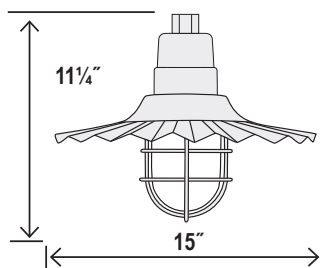

RRRS15 - R SERIES 15" RADIAL WAVE SHADE

This item can be converted to a pendant or wall sconce with purchase of separate compatible downrod or goose neck. Please see compatible downrods and goose neck below:

- Compatible downrods: RS1, RS2, and RS3
- Compatible with arms: RGN10, RGN12, RGN13, RGN15, RGN22, RGN23, RGN24, RGN30, and RGN41