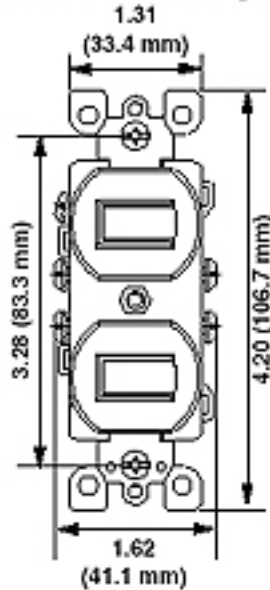

Color: Brown

5241

Description

15 Amp, 120/277 Volt, Duplex Style Single-Pole / 3-Way AC Combination Switch, Commercial Grade, Non-Grounding, Side Wired, - Brown

Product Features

- Grounding: Non-Grounding
- Feature: Single-Pole / 3-Way
- Amperage: 15 Amp
- Voltage: 120/277 Volt
- HP Rating: 1/2HP-120V 2HP-240V-277V
- Max. Amperage: 12 Amp
- Termination: Side
- Actuator Material: Thermoplastic
- Body Material: Thermoplastic
- Strap Material: Steel
- Color: Brown
- Standards and Certifications: UL/CSA
- Warranty: 10 Year Limited

Dimensional Diagram

SPECIFICATION SUBMITTAL

JOB NAME: <input type="text"/>	CATALOG NUMBERS: <input type="text"/>	
JOB NUMBER: <input type="text"/>	<input type="text"/>	<input type="text"/>