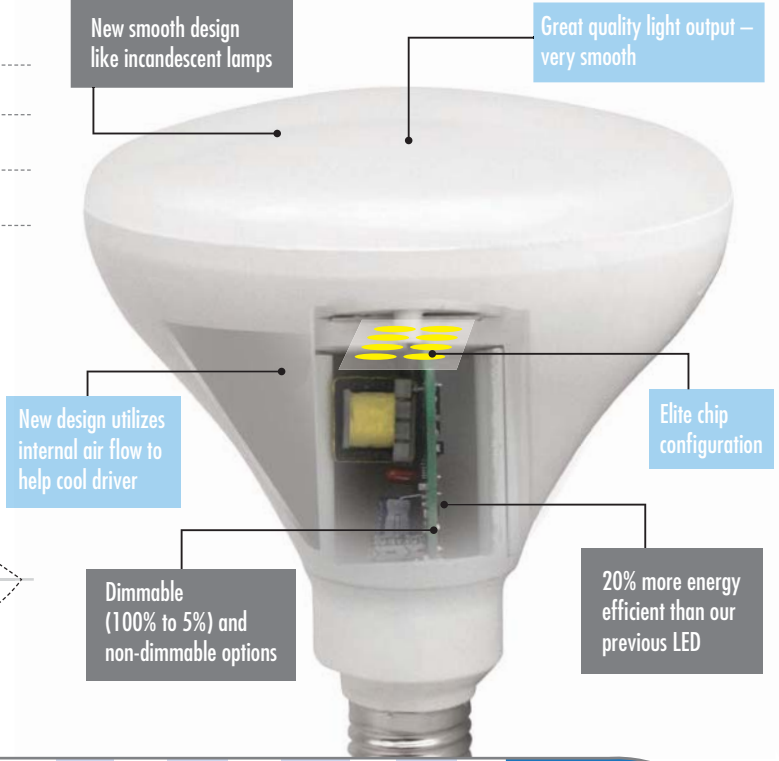

Elite BR Series

TCP Elite Series BR Lamps are great for illuminating large areas with smooth, attractive light.

TCP LED	Incandescent Replacement
17W BR40	120W BR40
12W BR30/40	85W BR30 & BR40
10W BR30	65W BR30
8W R20	50W R20

CRI 82

Perfect for most applications

Uniform flood light distribution

Item Number	ENERGY STAR® Item Description	Voltage	Lamp Watts	Lumens	Lumens Per Watt	Beam Angle	CCT	CRI	STK/MTD	Case Quantity	Dimmable Elite LED BR Lamps
12W ELITE DIMMABLE BR30 (REPLACES 85W)											
LED12BR30D24K	12W Smooth BR30 - 2400K	120	12	850	70.8	110	2400K	82	STK	12	
LED12BR30D27K	★ 12W Smooth BR30 - 2700K	120	12	850	70.8	110	2700K	82	STK	12	
LED12BR30D30K	12W Smooth BR30 - 3000K	120	12	875	72.9	110	3000K	82	STK	12	
LED12BR30D41K	12W Smooth BR30 - 4100K	120	12	900	75.0	110	4100K	82	STK	12	
LED12BR30D50K	12W Smooth BR30 - 5000K	120	12	900	75.0	110	5000K	82	STK	12	
10W ELITE DIMMABLE BR30 (REPLACES 65W)											
LED10BR30D24K	10W Smooth BR30 - 2400K	120	10	650	65.0	110	2400K	82	STK	12	
LED10BR30D27K	★ 10W Smooth BR30 - 2700K	120	10	650	65.0	110	2700K	82	STK	12	
LED10BR30D30K	10W Smooth BR30 - 3000K	120	10	675	67.5	110	3000K	82	STK	12	
LED10BR30D41K	10W Smooth BR30 - 4100K	120	10	700	70.0	110	4100K	82	STK	12	
LED10BR30D50K	10W Smooth BR30 - 5000K	120	10	700	70.0	110	5000K	82	STK	12	