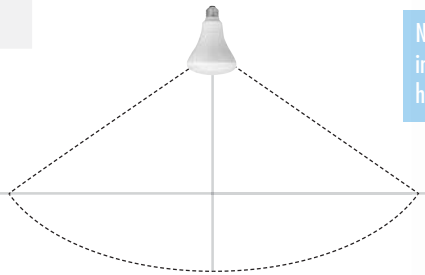

Elite BR Series

TCP Elite Series BR Lamps are great for illuminating large areas with smooth, attractive light.

TCP LED	Incandescent Replacement
17W BR40	120W BR40
12W BR30/40	85W BR30 & BR40
10W BR30	65W BR30
8W R20	50W R20

CRI 82

Perfect for most applications

Uniform flood light distribution

Item Number	ENERGY STAR® Item Description	Voltage	Lamp Watts	Lumens	Lumens Per Watt	Beam Angle	CCT	CRI	STK/MTD	Case Quantity	Dimmable Elite LED BR Lamps
12W ELITE DIMMABLE BR30 (REPLACES 85W)											
LED12BR30D24K	12W Smooth BR30 - 2400K	120	12	850	70.8	110	2400K	82	STK	12	
LED12BR30D27K	★ 12W Smooth BR30 - 2700K	120	12	850	70.8	110	2700K	82	STK	12	
LED12BR30D30K	12W Smooth BR30 - 3000K	120	12	875	72.9	110	3000K	82	STK	12	
LED12BR30D41K	12W Smooth BR30 - 4100K	120	12	900	75.0	110	4100K	82	STK	12	
LED12BR30D50K	12W Smooth BR30 - 5000K	120	12	900	75.0	110	5000K	82	STK	12	
10W ELITE DIMMABLE BR30 (REPLACES 65W)											
LED10BR30D24K	10W Smooth BR30 - 2400K	120	10	650	65.0	110	2400K	82	STK	12	
LED10BR30D27K	★ 10W Smooth BR30 - 2700K	120	10	650	65.0	110	2700K	82	STK	12	
LED10BR30D30K	10W Smooth BR30 - 3000K	120	10	675	67.5	110	3000K	82	STK	12	
LED10BR30D41K	10W Smooth BR30 - 4100K	120	10	700	70.0	110	4100K	82	STK	12	
LED10BR30D50K	10W Smooth BR30 - 5000K	120	10	700	70.0	110	5000K	82	STK	12	