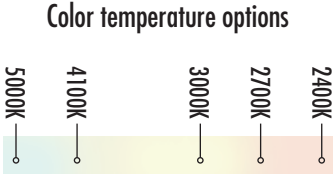

Elite BR Series

TCP Elite Series BR Lamps are great for illuminating large areas with smooth, attractive light.

TCP LED	Incandescent Replacement
17W BR40	120W BR40
12W BR30/40	85W BR30 & BR40
10W BR30	65W BR30
8W R20	50W R20

CRI 82

Perfect for most applications