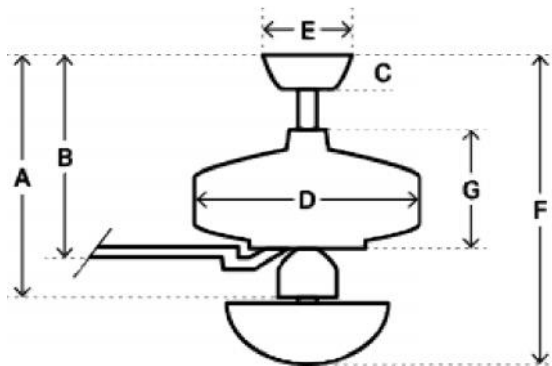

Panama DC

PANAMA® DC - 54" CEILING FAN MODEL 59511 Brushed Nickel Dark Wood Finish

Panama® DC - 54" Ceiling Fan

Rich in history and tradition, the Panama is a true classic. Inspired by evolutions in the automobile industry, this product has been revamped and revitalized while keeping the foundation and integrity that makes it a perennial best seller. This is the original five-bladed fan, and it remains as timeless as ever.

Indoor only
Control Included

Dimensions

Energy Information

A
13.29 in (Flush 12.29, Angled 46.29)

B
11.69 in (Flush 10.69, Angled 44.69)

C
2.75 in

D
12.00 in

E
6.49 in

F

-
G
-

Airflow
6675 cfm

Electricity Use
32 watts

Airflow Efficiency
206 cfm/watt

Standard dimensions: with 3 inch downrod (included)
Angled dimensions: with 36 inch downrod (not included)
Running at high speed