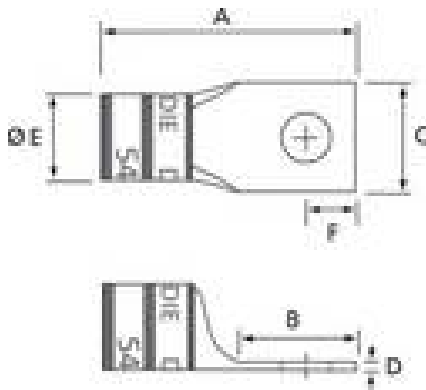

Color-Keyed®

Long Barrel Copper Lug T&B Catalog Number:

UPC Number:
Status:
Description:

54905BE
78621089009
Active

Copper One-Hole Lug, Long Barrel, Max 35kV, Wire Size #6 AWG, 1/4 Inch Bolt Size, Tin Plated, Die Code 24, Die Color Code Blue

General

Material	Copper
Finish	Tin Plated
Wire Size	#6 AWG
Number of Studs	1
Stud Size	1/4
Tongue Angle	Straight
Barrel Length	Long
Barrel Shape	Standard
Tongue Width	Standard
Peep Hole	N
Marking	Standard
Hole Shape	Round
Die Color	Blue
Die Code	24

Dimension Information

A (inches)	1.656
B (inches)	.641
C (inches)	.422
D (inches)	.078
E (inches)	.297
F (inches)	.25

Specifications

Voltage Rating	600V to 35KV
----------------	--------------

Tooling

Connector & Tooling Chart	Available on Website
---------------------------	----------------------