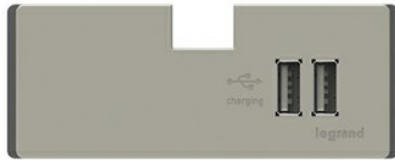

USB OUTLET MODULE, TITANIUM

APUSB3TM4 | [adorne](#)

FEATURES & BENEFITS

USAGE

- Perfect for adding easy device charging to kitchen spaces.
- Enjoy a module with two USB charging ports for 3.1Amps of power, ideal for mobile phones or tablets.
- Like all under-cabinet modules, the USB Outlet Module can easily be added or removed from the Modular Track by using the module tool included in your purchase.
- Features a sleek, titanium finish.

*HGTV, HGTV Smart Home, HGTV Smart Home Giveaway and their associated logos are trademarks of Scripps Network, LLC. Used with permission, all rights reserved.

GETTING STARTED

- Time to Install: 5 minutes or less.
- No complicated installation required; USB Outlet Modules can easily be added or removed from the Modular Track by using the module tool included in your purchase. Simply fit the tool into either end of the module and pop it out of the track.
- Designed to fit onto the adorne Modular Track. [Shop now](#) and discover the freedom of a cleaner kitchen.