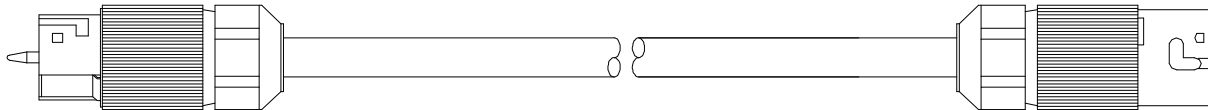

CATALOG NUMBER: See table below
DESCRIPTION: 6/3 & 8/1 SEOW, 125/250V 50A outdoor use cord set with "California Standard" twist-to-lock plug and cord connector

CONSTRUCTION PARAMETERS:

Conductors: (3) 6 AWG, 96/26 bunched bare copper
 (1) 8 AWG, 96/28 bunched bare copper
 Jacket material: TPE, black
 Overall cable O.D. (nom): 0.868"

CS6364L

CS6365L

Plug and connector manufacturer: Hubbell Wiring Device
 Plug and connector configuration: 50A 125/250V 3 pole 4 wire grounding, non-NEMA "California Standard"
 Plug and connector materials: Nylon body and backshell
 Neoprene cord gasket
 Stainless steel plug shroud

PROPERTIES:

Temperature rating of cable: -40 to +90 deg C
 Electrical ratings: 125/250 VAC, 50A

Length	Catalog number
25 ft	01937
50 ft	01918
100 ft	01919

The information presented here is, to the best of our knowledge, true and accurate. However, since conditions of use are beyond our control, all recommendations or suggestions are presented without guarantee or responsibility on our part.