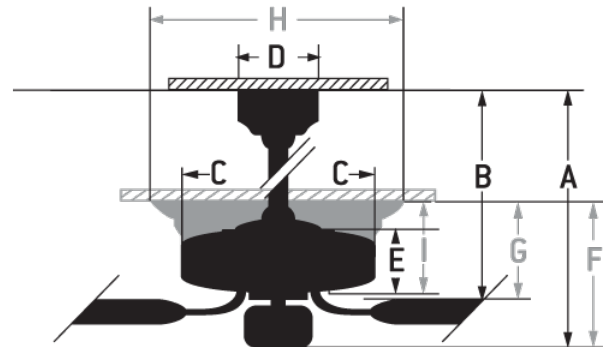

CRAFTMADE

Titan - TIT52SCH5LKRCI

52" Ceiling Fan with Blades and Light

Offering a modern twist on classic ceiling fan design, the Titan satisfies with efficient air movement, inviting overhead lighting, and striking contemporary form. The Titan offers efficiency to match its design-forward style, moving far more air on far less energy.

- 3-Speed Reversible Motor
- 6" Downrod (Included)
- Reversible Glossy Black/White Pine Blades (Included)
- Integrated Light Kit (1-100 Watt E11 Halogen Bulb Included)
- RCI-104 Remote Control (Included)
- Tri-Mount = (Flat or sloped ceiling downrod mount, or semi-flushmount)

Specs

Blade Sweep Opt (in.)	52
Blades	5
Blade Pitch (°)	13
Motor Size (MM)	172 x 16
Amps at High Speed	2

Airflow (CFM)	5033
Watts (Hi Speed)	63
Efficiency (CFM/Watt)	80
Shipping Weight (lbs.)	23.81
Carton Size (CU FT)	2.05
Bulb Wattage	100
Finish	Satin Chrome

Dimensions

A:	16.75"
B:	13.07"
C:	12.25"
D:	5.12"
E:	6.25"
H:	5.12"
I:	6.25"
Downrod Length (in.)	6"

Guide

Titan - TIT52SCH5LKRCI

[Installation Guide](#)

Craftmade • P.O. Box 1037 • Coppel, TX 75019 • [Privacy Policy](#) • [Site Map](#) • © 2017 All Rights Reserved