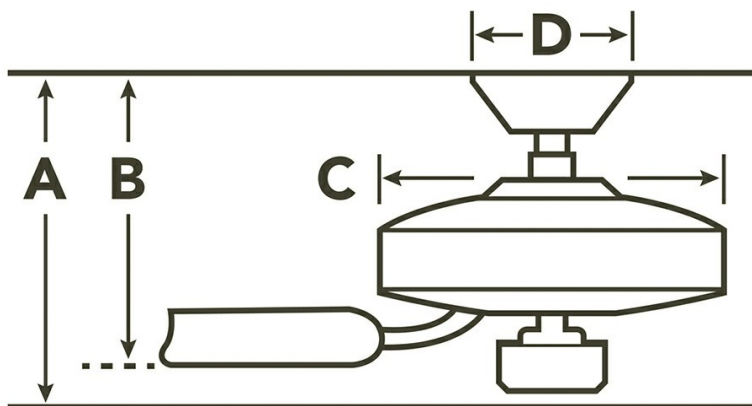

Remote Included	No
Wall Control Included	No
Low Ceiling Adaptable	Yes, With Optional Flush Mount
Lead Wire Length	78.00"
Motor Size	172MM X 20MM
Motor Type	AC

**Downlight**

Watts	69/34/10
Optional Light Kit Available	No

**Safety Listings & Certifications**

**Dimensions**

Downrod	A	B	C	D
1.00 OD X 4.00	13.25	11.00	12.60	6.25

**Available Finishes**

Finish	Fixture	Glass	Blade 1	Blade 2