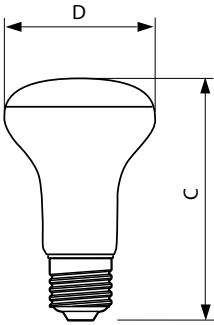

BR/R LED

Numerator - Packs per outer box	6
Material Nr. (12NC)	929001174966
Net Weight (Piece)	0.064 kg

Dimensional drawing

Basic BR30 120V 9W-65W 650lm 2700K E26 D

Product	D	C
9BR30/LED/827/DIM 120V	96 mm	132 mm