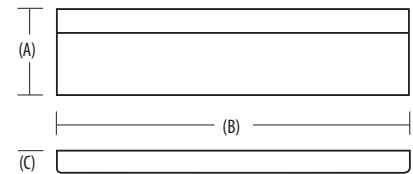

ORDERING INFORMATION

For shortest lead times, configure products using **bolded options**.

Example: UC8 15 120 SWR

Series^{1,2,3}	Voltage	Rocker switch
UC8 15 18" - (1) 15W linear T8 fluorescent lamp required	120 120 volt electronic ballast (standard)	SWR Rocker switch standard
UC8 17 24" - (1) 17W linear T8 fluorescent lamp required		
UC8 25 36" - (1) 25W linear T8 fluorescent lamp required		
UC8 32 48" - (1) 32W linear T8 fluorescent lamp required		

Accessories: Order as separate catalog number.	
DUC818	18" white acrylic diffuser
DUC824	24" white acrylic diffuser
DUC836	36" white acrylic diffuser
DUC848	48" white acrylic diffuser

Notes

1. Lamps not included.
2. Use with non-dimmable switches only.
3. Maximum quantity of cabinet fixtures that can be connected from a single power source can not exceed 540 watts from the lamp wattage.