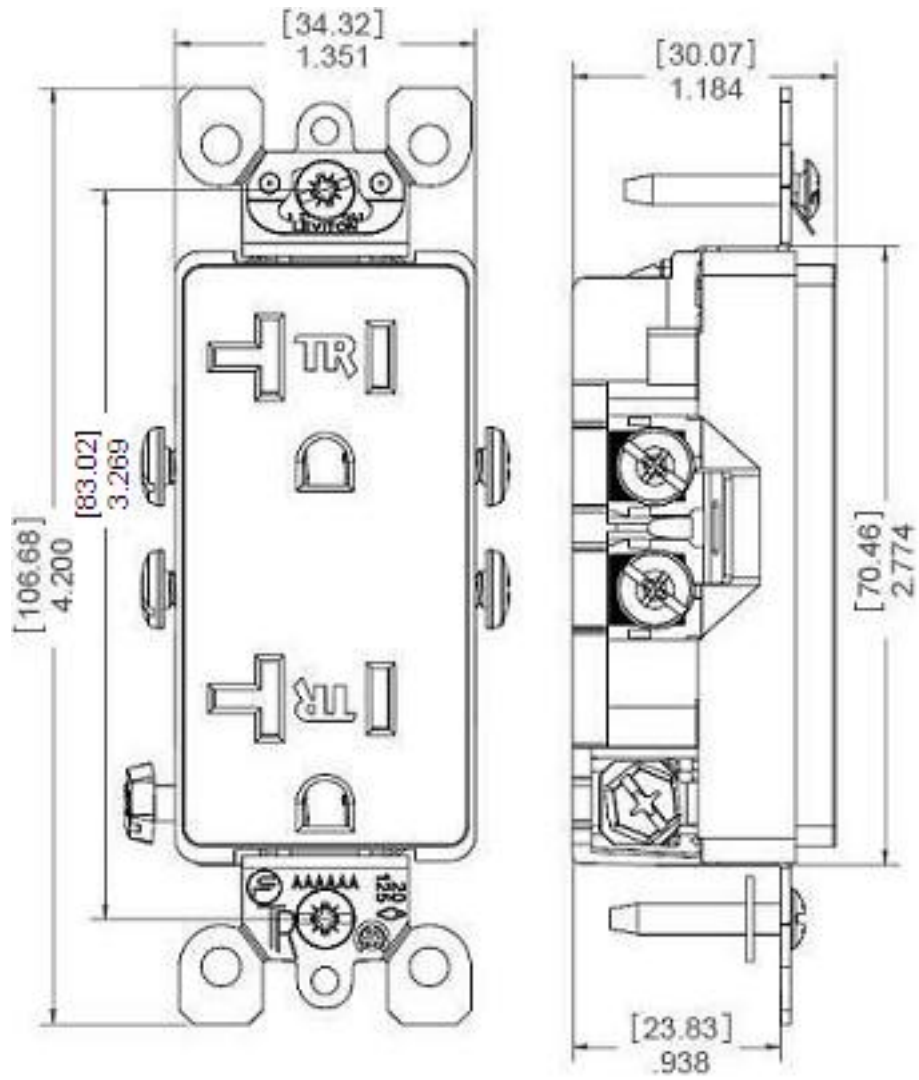

T5825-I

Color:

Ivory

UPC Code: 07847745050

Country of Origin: China

Tamper Resistant Receptacles

Brand Features

Leviton's Decora duplex receptacles are designed for a chic appearance, quick installation and durability. The impact-resistant thermoplastic design allows for a long service life and high performance in homes, offices, schools and other settings. It also coordinates beautifully with Leviton's complete line of Decora devices.

Item Description

Ultrasonically welded, 20A Tamper-Resistant, Decora duplex receptacle/outlet. Residential grade, NEMA 5-20R, side wired only, UL, CSA and NOM, self-grounded

Technical Information

Product Features

Amperage: 20 Amp

Voltage: 125 Volt

Device Type: Duplex Receptacle

Feature: Tamper-Resistant

Ratings: 20A-125V

Product Type: Decora

Color: Ivory

Wiring Diagram

5-20R

SPECIFICATION SUBMITTAL

JOB NAME: <input type="text"/>	CATALOG NUMBERS: <input type="text"/>	
JOB NUMBER: <input type="text"/>	<input type="text"/>	<input type="text"/>

Leviton Manufacturing Co., Inc.
201 North Service Road, Melville, NY 11747
Telephone: 1-800-323-8920 · FAX: 1-800-832-9538 · Tech Line (8:30AM-7:30PM E.S.T. Monday-Friday): 1-800-824-3005