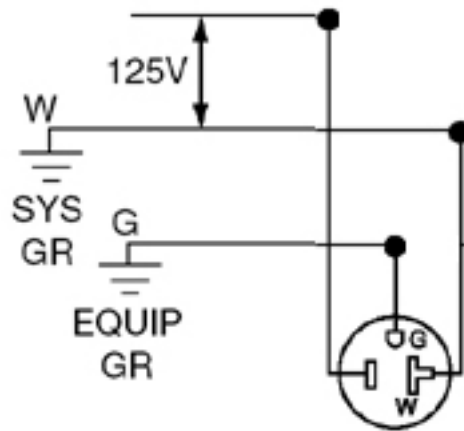

Item Description

Ultrasonically welded, 20A Tamper-Resistant, Decora duplex receptacle/outlet. Residential grade, NEMA 5-20R, side wired only, UL, CSA and NOM, self-grounded

Technical Information

Product Features

Amperage: 20 Amp

Voltage: 125 Volt

Device Type: Duplex Receptacle

Feature: Tamper-Resistant

Ratings: 20A-125V

Product Type: Decora

Color: Ivory

Wiring Diagram