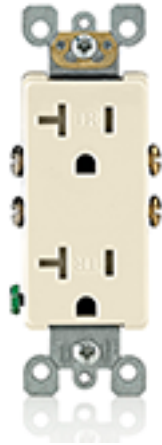

T5825-I

Color:

Ivory

UPC Code: 07847745050

Country of Origin: China

Tamper Resistant Receptacles

Brand Features

Leviton's Decora duplex receptacles are designed for a chic appearance, quick installation and durability. The impact-resistant thermoplastic design allows for a long service life and high performance in homes, offices, schools and other settings. It also coordinates beautifully with Leviton's complete line of Decora devices.

Item Description

Ultrasonically welded, 20A Tamper-Resistant, Decora duplex receptacle/outlet. Residential grade, NEMA 5-20R, side wired only, UL, CSA and NOM, self-grounded

Technical Information

Product Features

Amperage: 20 Amp

Voltage: 125 Volt

Device Type: Duplex Receptacle

Feature: Tamper-Resistant

Ratings: 20A-125V

Product Type: Decora

Color: Ivory

Wiring Diagram