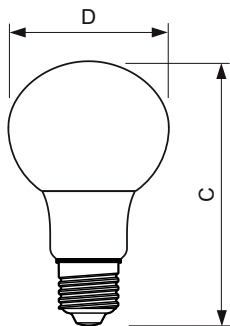

Candle LED

Order code	929001189804
Numerator - Quantity Per Pack	1
Numerator - Packs per outer box	6
Material Nr. (12NC)	929001189804

Net Weight (Piece)	0.105 kg

Dimensional drawing

LED 10-60W E26 G25 CL DIM

Product	D	C
10G25/LED/827-22/E26/CL/DIM 120V	78 mm	122 mm