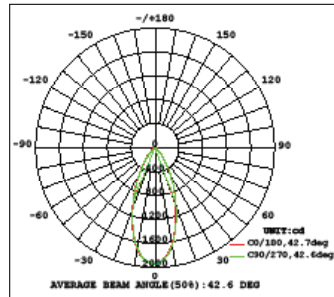

 0° Aiming Angle (ceiling to floor)

LED25S-30 20° beam

Distance	FC	L	W
6 ft	162	1.9	1.9
9 ft	72	2.8	2.8
12 ft	40	3.8	3.8
15 ft	26	4.7	4.7

LED25F-30 42° beam

Distance	FC	L	W
6 ft	54	4.5	4.5
9 ft	24	6.8	6.8
12 ft	14	9.1	9.1
15 ft	9	11.3	11.3

 45° Aiming Angle (ceiling to wall)

LED25S-30 20° beam

Distance	FC	L	W
6 ft	57	3.9	2.7
9 ft	25	5.8	4.0
12 ft	14	7.7	5.3
15 ft	9	9.6	6.6

LED25F-30 42° beam

Distance	FC	L	W
6 ft	19	10.6	6.4
9 ft	8	15.9	9.6
12 ft	5	21.2	12.8
15 ft	3	26.4	16.0

FC– Initial footcandle level at the center of the beam
L– Beam length at the point the candlepower drops off to 50% of maximum*
W– Beam width at the point the candlepower drops off to 50% of maximum*
 *Measured in feet