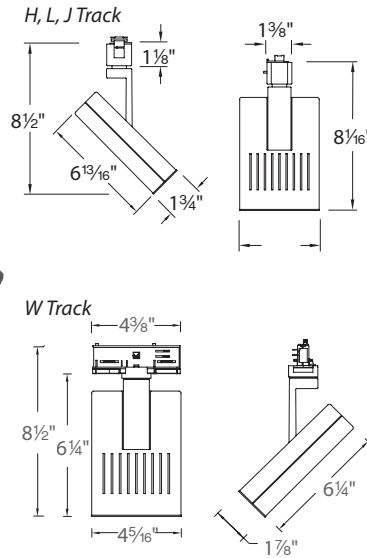

ARGOS – model: LED25

LEDme® Track / Rail Luminaire

WAC LIGHTING

Responsible Lighting®

Fixture Type:

Catalog Number:

Project:

Location:

PRODUCT DESCRIPTION

A celebration of the SSL revolution, designed exclusively around LED technology, breaking through the conventions of earlier light sources. The rectangular form is derived from the optimal format for LED design on a PCB for thermal to surface area ratios. Engineered with minimal components, perfect balance precision aiming, and a single diffuser that can be easily removed with a tool-free mechanism. Developed for the most challenging applications in upscale residential and commercial environments.

FEATURES

- Energy Star® rated
- Free of projected heat and UV and IR radiation
- Single tool-free lens assembly for easy in field change out of beam angle
- Available in two interchangeable optics that may be ordered separately
- Replaceable LED modules
- 360° horizontal and 90° vertical "hot" aiming
- 100,000 hour rated life
- 5 year WAC Lighting product warranty

FIXTURE PERFORMANCE

Model #	Beam	Color Temp	Watt	Lumens	Efficacy	CBCP	CRI
LED25S-27	20°	2700K	25	1360	54 Lm/W	4923	85
LED25F-27	42°			1210	48 Lm/W	1831	
LED25S-30	20°	3000K	25	1480	59 Lm/W	5868	85
LED25F-30	42°			1320	53 Lm/W	1948	
LED25S-35	20°	3500K	25	1505	60 Lm/W	5087	85
LED25F-35	42°			1330	53 Lm/W	1860	
LED25S-40	20°	4000K	25	1525	61 Lm/W	5472	80
LED25F-40	42°			1345	54 Lm/W	2017	

SPECIFICATIONS

Construction: Die-cast aluminum with front lens assembly.

Finish: Black (BK), Dark Bronze (DB), Platinum (PT - W Track and Flexrail only), and White (WT) powder coat paint.

Driver: Input voltage: 120VAC or 277VAC 50/60Hz, Max. Load: 25W

Light Source: 10 pieces Cree XT-E LED.

Dimming: LED lamp dims to 10% with electronic low voltage (ELV) dimmer.

Standards: ETL & cETL Listed.

System	Model	Beam	Color Temp	Finish
L L Track 120V	LED25	S 20°	27 2700K	BK Black
H H Track 120V				WT White
J J/J2 Track 120V				BK Black
WTK W Track 120V				PT Platinum
WHK W Track 277V				WT White
HM1 Flexrail™ 120V				DB Dark Bronze PT Platinum

FINISHES

REPLACEABLE LED MODULES

Model	Color Temp
RM-10X3-27	2700K
RM-10X3-30	3000K
RM-10X3-35	3500K
RM-10X3-40	4000K

INTERCHANGABLE OPTICS

Model	Beam
OPH-10X3-20D	20°
OPH-10X3-42D	42°

- **LED25** - - -

Example: L-LED25S-40 -BK

WAC Lighting
www.waclighting.com
Phone (800) 526.2588 • Fax (800) 526.2585

Headquarters/Eastern Distribution Center
44 Harbor Park Drive • Port Washington, NY 11050
Phone (516) 515.5000 • Fax (516) 515.5050

Western Distribution Center
1750 Archibald Avenue • Ontario, CA 91760
Phone (800) 526.2588 • Fax (800) 526.2585