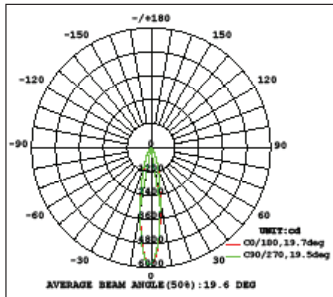

 0° Aiming Angle (ceiling to floor)

LED25S-30 20° beam

Distance	FC	L	W
6 ft	162	1.9	1.9
9 ft	72	2.8	2.8
12 ft	40	3.8	3.8
15 ft	26	4.7	4.7

LED25F-30 42° beam

Distance	FC	L	W
6 ft	54	4.5	4.5
9 ft	24	6.8	6.8
12 ft	14	9.1	9.1
15 ft	9	11.3	11.3

 45° Aiming Angle (ceiling to wall)

LED25S-30 20° beam

Distance	FC	L	W
6 ft	57	3.9	2.7
9 ft	25	5.8	4.0
12 ft	14	7.7	5.3
15 ft	9	9.6	6.6

LED25F-30 42° beam

Distance	FC	L	W
6 ft	19	10.6	6.4
9 ft	8	15.9	9.6
12 ft	5	21.2	12.8
15 ft	3	26.4	16.0

FC– Initial footcandle level at the center of the beam
L– Beam length at the point the candlepower drops off to 50% of maximum*
W– Beam width at the point the candlepower drops off to 50% of maximum*
 *Measured in feet