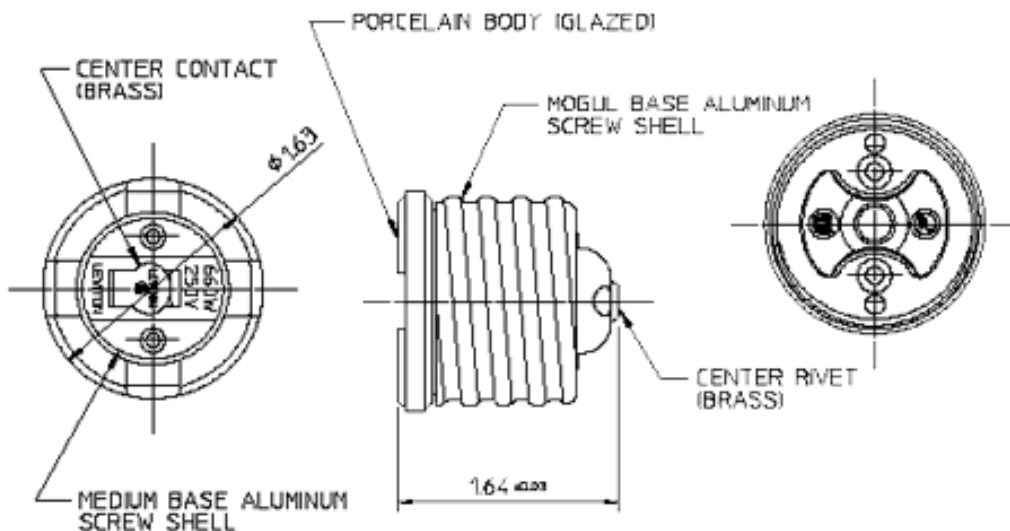

8681

UPC Code: 07847726780

Country Of Origin: China

8681

Item Description

Mogul-Medium Base, One-Piece, Adapters and Extensions, Incandescent, Glazed Porcelain Lampholder, , To Be Used in Porcelain Sockets Only - White

Technical Information

Electrical Specifications

Wattage Rating: 660W

Voltage: 250 Volt

Application: To Be Used in Porcelain Sockets Only

Material Specifications

Availability: Distribution

Color: White

Shell Material: Glazed Porcelain

Screw Shell Material: Aluminum

Mechanical Specifications

Lamp Socket Base: Mogul-Medium

Construction: One-Piece

Product Features

Availability: Distribution

Lamp Socket Base: Mogul-Medium

Construction: One-Piece

Wattage Rating: 660W

Warranty: 1 Year Limited

Voltage: 250 Volt

Color: White

Standards and Certifications: UL/CSA

Shell Material: Glazed Porcelain

Screw Shell Material: Aluminum

Application: To Be Used in Porcelain Sockets Only

Standards and Certifications

UL Listed: File E13396

CSA Certified: File LR-1863