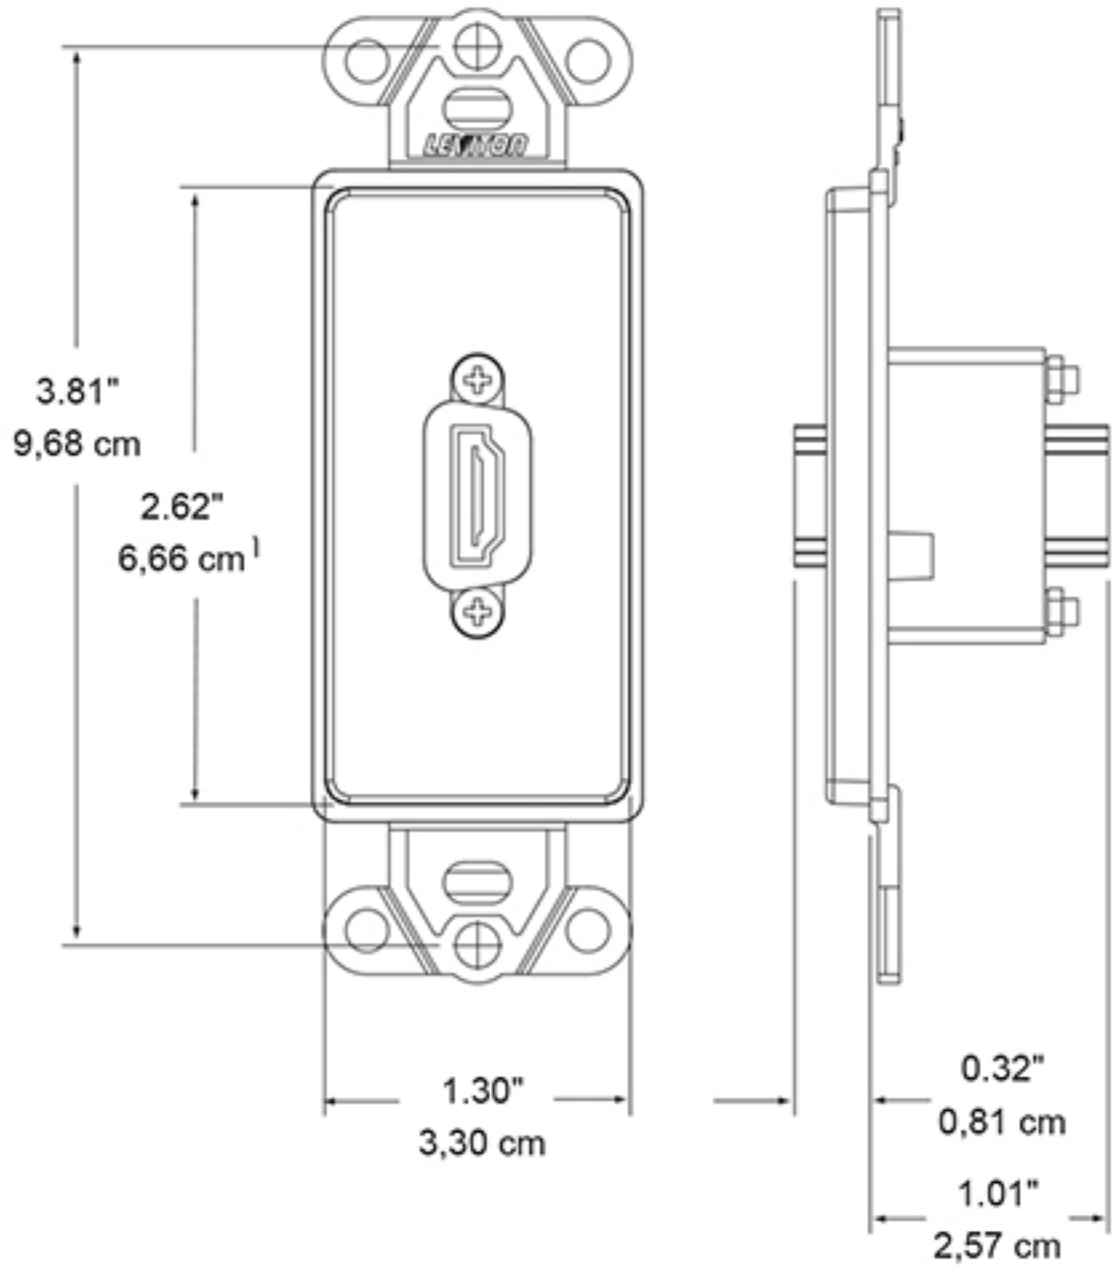

41647-W

UPC Code: 07847734281

Country of Origin: China

AV Systems

Brand Features

Use the Decora HDMI (High Definition Multimedia Interface) insert with Decora Wallplates for a customized, high-definition media center. This standards-compliant connector is compatible with projectors and HDTV applications.

Item Description

Decora Insert with HDMI Feedthrough QuickPort Connector, Single Gang, White

Features and Benefits

- Female-to-female connector for easy installation
- Mounted in Decora Insert for flexibility in configurations
- Cleaner install with in-wall wiring
- Compatible with HD signals
- Not compatible with Decora Plus Wallplates when used with low-voltage box eliminators