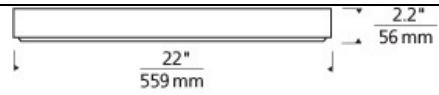

FLUSH & SEMI-FLUSH MOUNT

Wynter Round Flush Mount Ceiling

DESCRIPTION

Modern minimalist design exudes from the versatile and efficient Wynter LED flush mount ceiling light from Tech Lighting. A precisely executed acrylic shade provides an incredibly smooth wash of light as it is intentionally interrupted by negative space in the center of the fixture for visual contrast. Three sizes offer designers the opportunity to address scale in spaces that demand larger solutions. Small includes 15 watt, 400 net lumen, 3000K LED. Medium includes 30 watt, 800 net lumen, 3000K LED. Large includes 60 watt, 2000 net lumen, 3000K LED. Dimmable with low-voltage electronic dimmer. May be wall or ceiling mounted. ADA compliant.

INSTALLATION

This product can mount to either a 4" square electrical box with round plaster ring or an octagonal electrical box (not included).

ORDERING INFORMATION

700FMWNTR	SHAPE OR SIZE	FINISH	LAMP
L	LARGE	Z ANTIQUE BRONZE	-LED830 LED 80 CRI 3000K 120V
M	MEDIUM	S SATIN NICKEL	-LED830-277 LED 80 CRI 3000K 277V
S	SMALL		