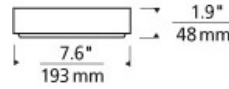

FLUSH & SEMI-FLUSH MOUNT

Wynter Round Flush Mount Ceiling

DESCRIPTION

Modern minimalist design exudes from the versatile and efficient Wynter LED flush mount ceiling light from Tech Lighting. A precisely executed acrylic shade provides an incredibly smooth wash of light as it is intentionally interrupted by negative space in the center of the fixture for visual contrast. Three sizes offer designers the opportunity to address scale in spaces that demand larger solutions. Small includes 15 watt, 400 net lumen, 3000K LED. Medium includes 30 watt, 800 net lumen, 3000K LED. Large includes 60 watt, 2000 net lumen, 3000K LED. Dimmable with low-voltage electronic dimmer. May be wall or ceiling mounted. ADA compliant.