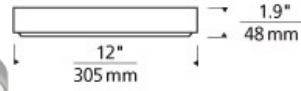

FLUSH & SEMI-FLUSH MOUNT

Wynter Round Flush Mount Ceiling

DESCRIPTION

Modern minimalist design exudes from the versatile and efficient Wynter LED flush mount ceiling light from Tech Lighting. A precisely executed acrylic shade provides an incredibly smooth wash of light as it is intentionally interrupted by negative space in the center of the fixture for visual contrast. Three sizes offer designers the opportunity to address scale in spaces that demand larger solutions. Small includes 15 watt, 400 net lumen, 3000K LED. Medium includes 30 watt, 800 net lumen, 3000K LED. Large includes 60 watt, 2000 net lumen, 3000K LED. Dimmable with low-voltage electronic dimmer. May be wall or ceiling mounted. ADA compliant.

INSTALLATION

This product can mount to either a 4" square electrical box with round plaster ring or an octagonal electrical box (not included).

ORDERING INFORMATION

700FMWNTR	SHAPE OR SIZE	FINISH	LAMP
L	LARGE	Z ANTIQUE BRONZE	-LED830 LED 80 CRI 3000K 120V
M	MEDIUM	S SATIN NICKEL	-LED830-277 LED 80 CRI 3000K 277V
S	SMALL		