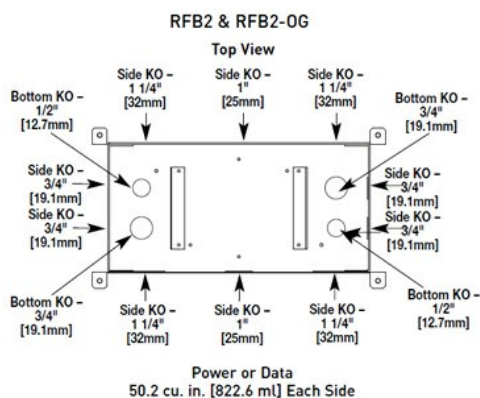

RFB2-OG SERIES TWO-COMPARTMENT BOX

RFB2-OG | [Wiremold](#)

FEATURES & BENEFITS

For use in either concrete or wood floors. Fully adjustable with tunnel compartment. Supplied with one (1) duplex receptacle mounting plate, and one (1) communication mounting plate. Other device plates sold separately.

SPECIFICATIONS

Knockout Sizes & Locations:

GENERAL INFO

Product Series: Resource RFB
 Component Type: Boxes
 Knockout Size: 3/4"-1 1/4"

CONSTRUCTION INFORMATION

Installation Location: On-Grade

BUY AMERICAN ACT COMPLIANCE