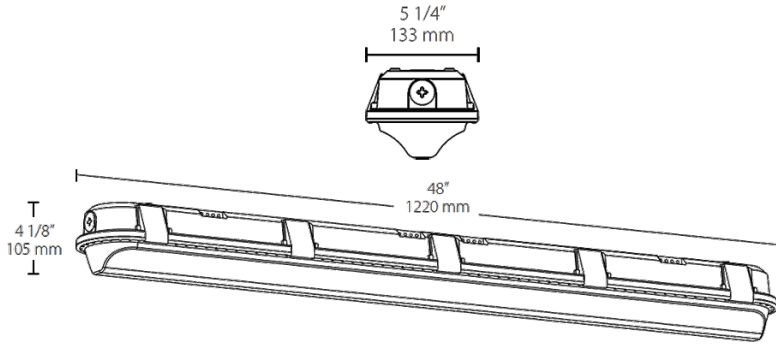

SHARK4-50NW/D10

Dimensions

Features

- Impact-resistant linear washdown
- Ideal for car washes, tunnels and stairwells
- Mounting options: Chain, junction box, angled surface mount or vandal-resistant surface mount
- IP66 Rating protects against dust & water ingress
- 0-10V dimming
- 5-Year, no compromise warranty
- 100,000-Hour LED lifespan

Ordering Matrix

Family	Length	Watts	Color Temp	Finish	Dimming	Voltage
SHARK	4	50	N	W	/D10	
	4 = 4 ft	36 = 36W 50 = 50W	Blank = 5000K (Cool) Y = 3000K (Warm) YN = 3500K (Warm Neutral) N = 4000K (Neutral)	W = White	D10 = Dimmable	Blank = 120-277V /480 = 480V