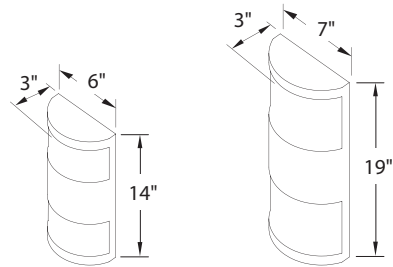

CYLO – model: WS-W20

LED Outdoor Sconce Luminaire

Fixture Type:

Catalog Number:

Project: _____

Location: _____

PRODUCT DESCRIPTION

A decorative half cylinder wall sconce that delivers excellent visibility at night and adds appeal to building facades. Cylo is a simple modern design to meet a broad scope of design requirements.

SPECIFICATIONS

Construction: Aluminum with etched opal glass.

Power: Transformer located in outlet box. 120V input.

Light Source: High output LED.

Dimming: Dims to 10% with an electronic low voltage (ELV) dimmer.

REPLACEMENT GLASS

Model	Fixture	Description
RPL-GLA-2014-01	WS-W2014	Main Body
RPL-GLA-2014-02		Bottom Lens
RPL-GLA-2019-01	WS-W2019	Main Body
RPL-GLA-2019-02		Bottom Lens

WS-W20 -

Example: **WS-W2014-BZ**