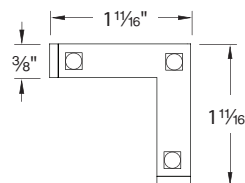

ORDER NUMBER – 3 LED "L" CONNECTOR

Model	Watts/ft	Color Temp	CRI	Lumens	Tape Color
LED-T24	0.7	27L 2700K	85	38	3L-WT White
		30L 3000K	85	40