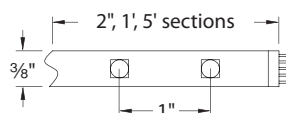

ORDER NUMBER – TAPE SECTIONS

Model	Watts/ft	Color Temp	CRI	Lumens/ft	Length	Qty	Tape Color
LED-T24 2		27L 2700K	85	135	2IN 2 inches	1	WT White
					2IN10 2 inches	10	
					1 1 foot	1	
					1-40 1 foot	40	
					5 5 feet	1