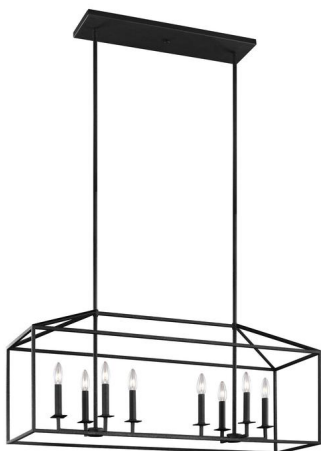

6615008-839: Eight Light Island Pendant

Collection: Perryton

UPC #:785652108365

Finish: Blacksmith (839)

Dimensions:

Length:	40"	Overall Height:	60 3/4"
Width:	12"	Wire:	120" (color/Black)
Height:	16 3/4"	Mounting Proc.:	Single Cap Nut
		Connection:	Mounted To Box

Bulbs:

8 - Candelabra Torpedo 60w Max. 120v - Not included

Features:

- Clear bulb(s) recommended for this fixture
- Meets Title 24 energy efficiency standards
- Title 24 compliant if used with Joint Appendix (JA8) approved light bulbs listed in the California Energy Commission Appliance database.