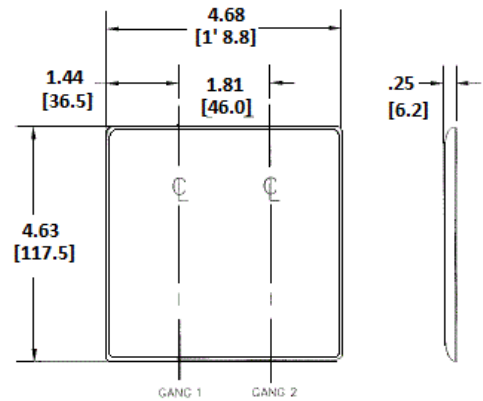

### Ordering Information

Description	Color	Catalog Number	UPC
2-Gang, 2-Toggle Openings	White	NP2W	883778101694

### Specifications

Plate Material	Nylon
Plate Type	2-Gang
Plate Openings	Toggle switch
Mounting Screws	Steel painted, slotted head
Appearance	Smooth