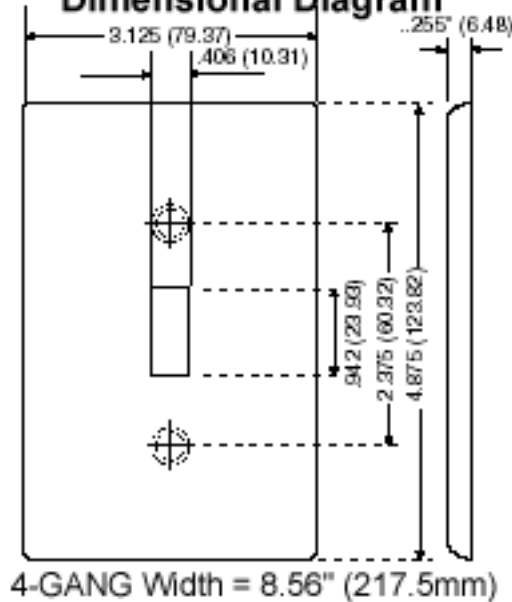

Item Description

4-Gang Midway Size Nylon Wallplate, 4-Toggle. Light Almond

Technical Information

Product Features

Type: Midway Size

Gang: 4

Material: Thermoplastic Nylon

Color: Light Almond

Mount: Device

Standards and Certifications: UL/CSA

Warranty: 10-Year Limited

UPC Code: 07847727729

Country of Origin: China

Dimensional Diagram

SPECIFICATION SUBMITTAL

JOB NAME:		CATALOG NUMBERS:	
<input type="text"/>		<input type="text"/>	
JOB NUMBER:			
<input type="text"/>		<input type="text"/>	