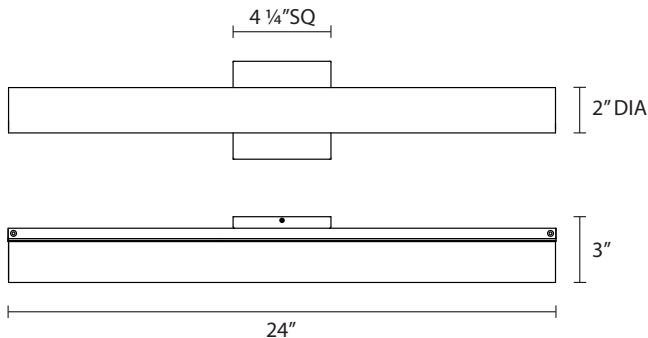

2431

Tube Slim 24" LED Bath Bar

Dimensions:

Height: 4 1/4"
Width: 24"-25 1/2"

Description:

Shade: Tubular White Etched Glass
2" DIA X 24" W
Wall Plate: 4 1/4" SQ
Extension: 3"-3 1/4"
Dimmable by Electronic Low Voltage(ELV)

Lamping Options:

LED
16w, 1080 Lumens
Warm White (3000K), 85 CRI
120VAC Input w/12VAC Transformer

Available Finishes:

Polished Chrome

2431.01-FT w/Flat Trim
2431.01-DT w/Drum Trim
2431.01-ST w/Spine Trim

Satin Nickel

2431.13-FT w/Flat Trim
2431.13-DT w/Drum Trim
2431.13-ST w/Spine Trim

Flat Trim

Drum Trim

Spine Trim

ADA

SONNEMAN
A WAY OF LIGHT