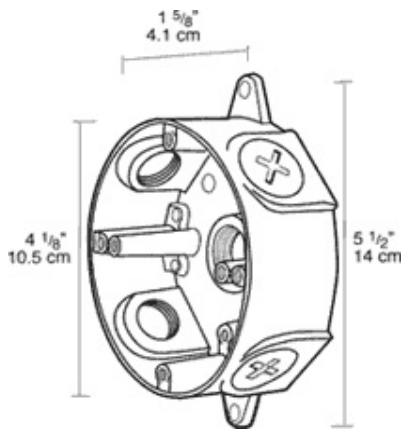

Die cast aluminum wiring box with ground screw, and two sturdy lugs for wall or ceiling mounting. Supplied with four color matched close-up plugs.

Color: Bronze

Weight: 0.6 lbs

Project:	Type:
Prepared By:	Date:

Technical Specifications

Listings

UL Listing:

Suitable for wet locations.

Other

Box Material:

Precision die cast aluminum.

Construction

Screws:

10-24 Stainless steel Round Head Phillips/slotted.

Ground Screw:

10-24 Green corrosion protected steel slotted washer head screw provided in pre-tapped hole

Box Diameter:

4".

Side Hole Thread Size:

1/2"

Weight Capacity:

If the fixture you are using weighs more than 20 lbs., use an XC cover plate instead of a C103.

Dimensions

Features

- Stainless steel screws
- Green hex slotted washer head ground screw in pre-tapped hole
- Heavy die cast aluminum
- Close-up plugs allow Phillips or slotted screwdrivers for easy installation