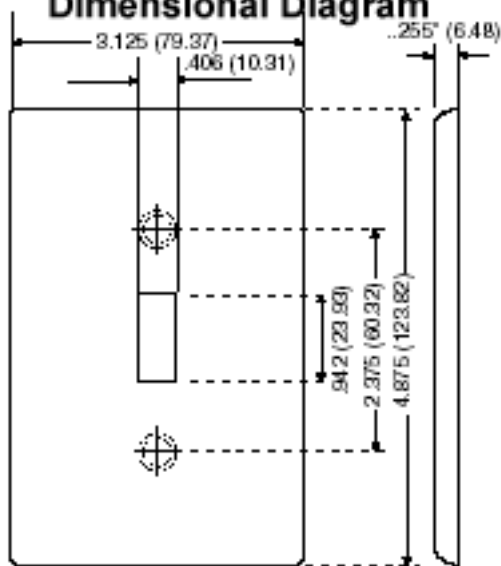

Gang: 2

Material: Thermoplastic Nylon

Color: Light Almond

UPC Code: 07847727736

Country of Origin: Please Contact Customer Service

Dimensional Diagram

2-GANG Width = 4.94" (125.4mm)

SPECIFICATION SUBMITTAL