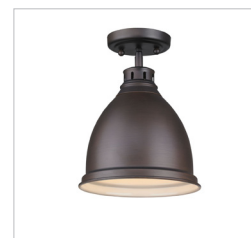

3602-FM RBZ-RBZ