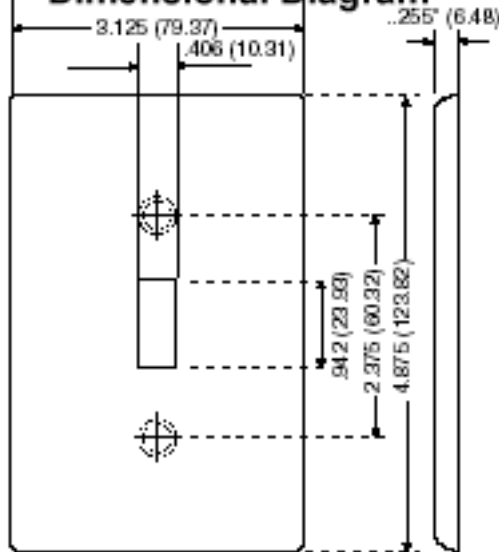

#### Product Features

**Type:** Midway Size

**Gang:** 2

**Material:** Thermoplastic Nylon

**Color:** Light Almond

**Mount:** Device

**Standards and Certifications:** UL/CSA

**Warranty:** 10-Year Limited

### Dimensional Diagram

2-GANG Width = 4.94" (125.4mm)