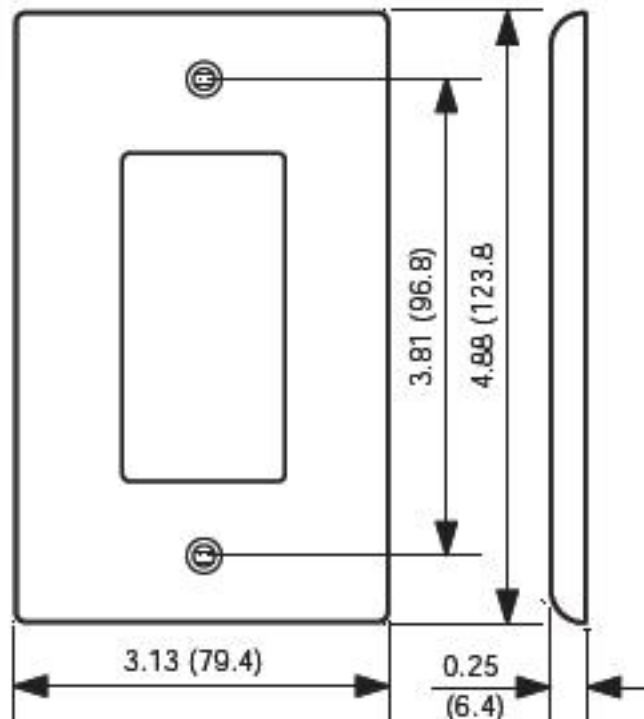

#### Product Features

**Type:** Midway Size

**Gang:** 3

**Material:** Thermoplastic Nylon

**Color:** Light Almond

**Mount:** Device

**Standards and Certifications:** UL/CSA

**Warranty:** 10-Year Limited

Color:

Light Almond

UPC Code: 07847727742

Country of Origin: Please Contact Customer Service

NOTE: Add 1.81" (46.0mm) for each additional gang.

**SPECIFICATION SUBMITTAL**

<b>JOB NAME:</b> <input type="text"/>	<b>CATALOG NUMBERS:</b> <input type="text"/>	
<b>JOB NUMBER:</b> <input type="text"/>	<input type="text"/>	<input type="text"/>