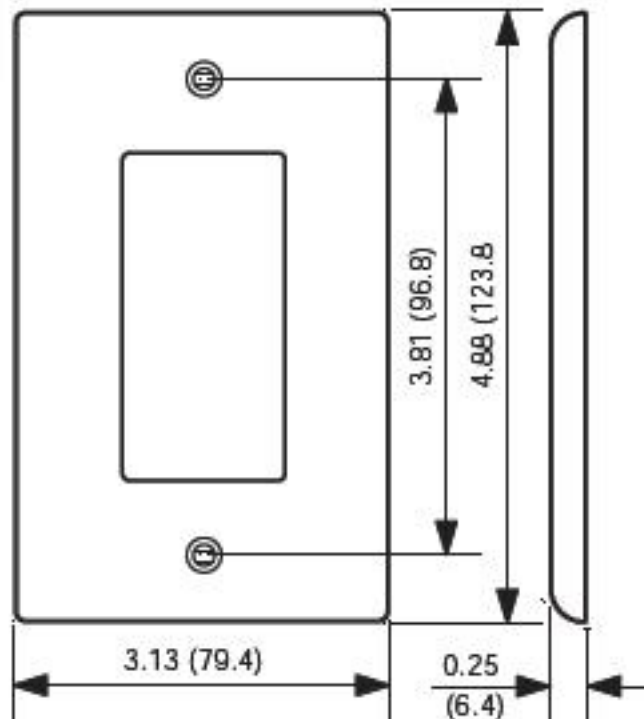

Item Description

4-Gang, 4-Decora midway nylon wallplate/faceplate. Light Almond

Technical Information

Product Features

Type: Midway Size

Gang: 4

Material: Thermoplastic Nylon

Color: Light Almond

Mount: Device

Standards and Certifications: UL/CSA

Warranty: 10-Year Limited

Color:

Light Almond

UPC Code: 07847727743

Country of Origin: China

NOTE: Add 1.81" (46.0mm) for each additional gang.