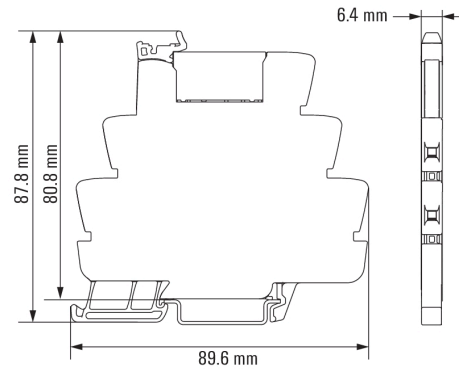

Dimensioned drawing