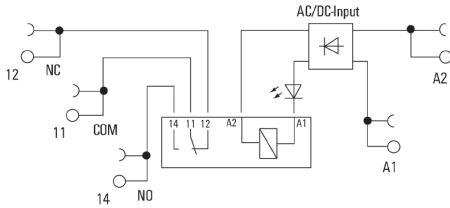

**TERMSERIES
TRS 24VUC 1CO**

Weidmüller Interface GmbH & Co. KG
Klingenbergstraße 16
D-32758 Detmold
Germany
Fon: +49 5231 1429-0
Fax: +49 5231 14292083
www.weidmueller.com

Drawings

Wiring diagram