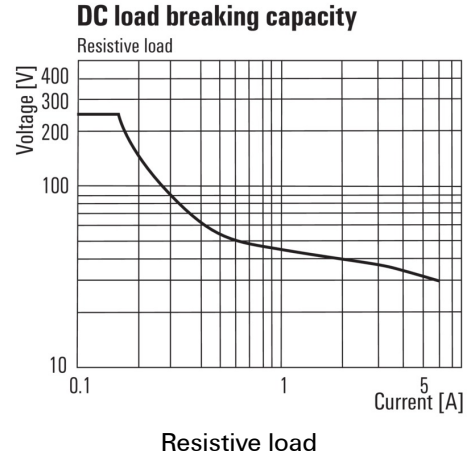

DC load limit curve