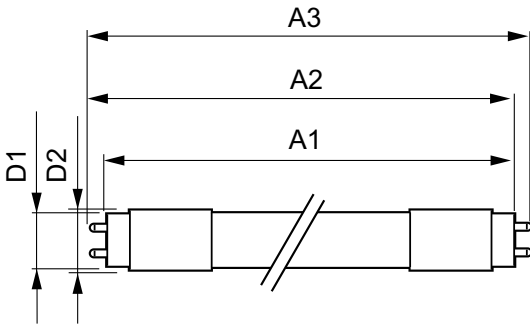

LED InstantFit Lamps

Order code	929001226904
Numerator - Quantity Per Pack	1
Numerator - Packs per outer box	10
Material Nr. (12NC)	929001226904

Net Weight (Piece)	0.230 kg

Warnings and Safety

- Philips LED T8 InstantFit lamps will only operate properly on compatible instant-start ballasts. Please refer to the Philips LED T8 InstantFit Installation Guide, which can be obtained through your local Philips Sales Representative, or visit www.philips.com/tled

Dimensional drawing

Product	D1	D2	A1	A2	A3
16.5T8 LED/48-5000 IF 10/1 UHO	25.68 mm	28 mm	1198 mm	1205 mm	1212 mm

TLED120-277V 16.5W-25/28/32W 5000K G13ND

Photometric data