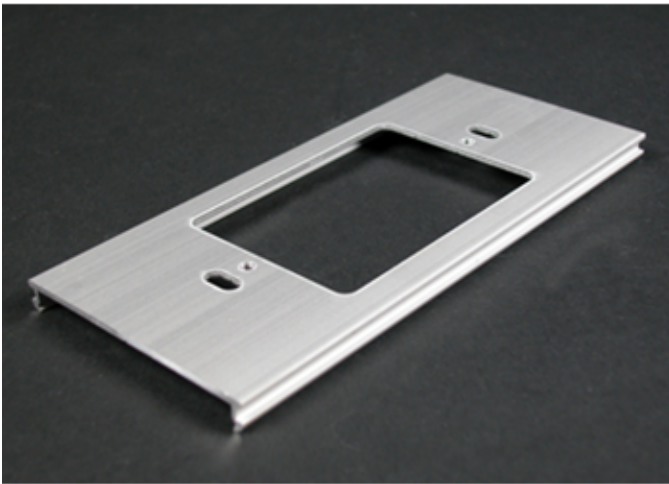

◀ [AL3300-Small-Raceway](#)

AL3300 COVER PLATE

AL3356R | [Wiremold](#)

Compatible series ▼

Find a Store

Zip Code >

Share this product

SPECIFICATIONS ▲

GENERAL INFO

Available Colors:

AL3356R - Satin Anodized

Product Series: AL3300

Component Type: Brackets & Plates

TECHNICAL INFORMATION

Material: Aluminum

Capacity: Single-Channel

ECO-BENEFIT INFORMATION

[Wiremold® Two-Piece Small Single & Dual-Channel Aluminum Raceway Systems](#)

RESOURCES

FEATURES & BENEFITS

YOUR RECENTLY VIEWED PRODUCTS

5500 Ortronics Faceplate Fitting

5507-4TJ

4000 Tee Fitting

4015

2400 Raceway (3m) Length

2400B-10