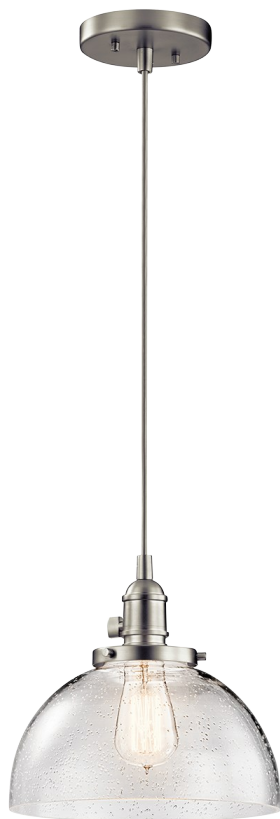

## 1 Light Avery Mini Pendant - Brushed Nickel NI

43853NI (Brushed Nickel)

Project Name: \_\_\_\_\_  
 Location: \_\_\_\_\_  
 Type: \_\_\_\_\_  
 Qty: \_\_\_\_\_  
 Comments: \_\_\_\_\_

### Ordering Information

Product ID	43853NI
Finish	Brushed Nickel
Available Finishes	CH, NI, OZ
Collection	Avery Collection

### Dimensions

Base Backplate	5.00 DIA
Weight	3.50 LBS

### Specifications

Material	Glass
Glass Description	Clear Seeded