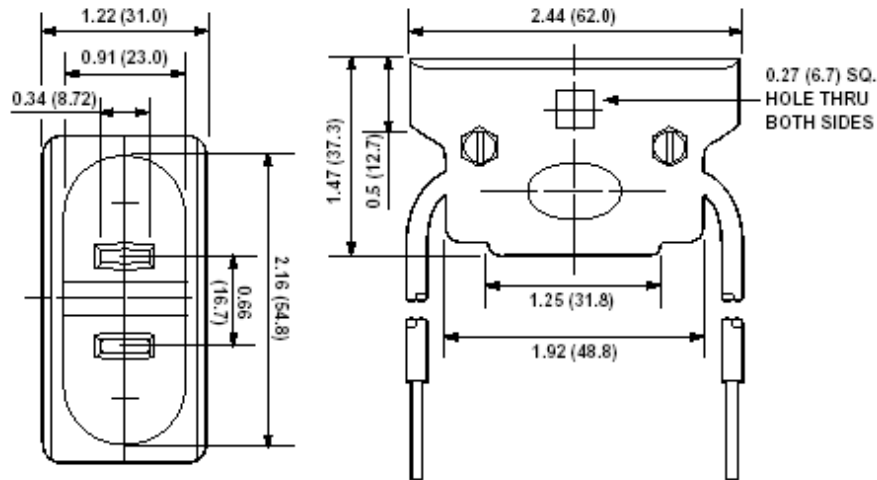

Standards and Certifications

CSA Certified: File LR-5863

UL Listed: File E13405

SPECIFICATION SUBMITTAL

JOB NAME:	CATALOG NUMBERS:	
____	____	____
JOB NUMBER:	____	____