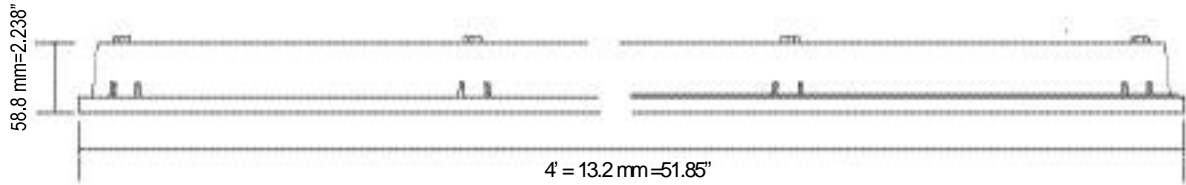

DIMENSIONS

Side View

End View