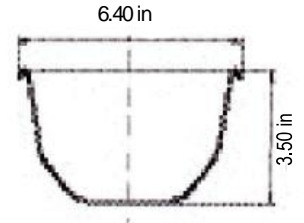

### ORDERING DATA

EXAMPLE: VW2WDLED28DMVSF40

VW		LED		MV					
Series	Length	Distribution		Fixture	Wattage	Voltage	Lens	Kelvin Temperature	Accessories
VW	2'	Blank	Std.	LED	2 ft.	DMV 120-277	RF Ribbed Frosted	30	See
LED	4'				24			35	
Vaportight	8'	WD	Wide		4 ft.	0-10V Dimming	RC Ribbed Clear	40	Accessories Page
					48		SF Smooth Frosted	50	
					57		SC Smooth Clear		
					H72				
					8 ft.				
					97				
					114				
					H144				

Dimensions and specifications subject to change without notice.

◆ 800-444-WATT ◆ www.mobern.com ◆  
8200 Stayton Dr., Ste. 100, Jessup, MD 20794

CAT#	
JOB NAME	TYPE

**DIMENSIONS**

Side View

End View

**ACCESSORIES**