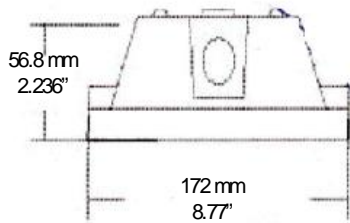

### ORDERING DATA

EXAMPLE: VW2WDLED28DMVSF40

VW		LED		MV					
Series	Length	Distribution		Fixture	Wattage	Voltage	Lens	Kelvin Temperature	Accessories
VW	2'	Blank	Std.	LED	2 ft.	DMV 120-277	RF Ribbed Frosted	30	See
LED	4'				24			35	
Vaportight	8'	WD	Wide		4 ft.	0-10V Dimming	RC Ribbed Clear	40	Accessories Page
					48		SF Smooth Frosted	50	
					57		SC Smooth Clear		
					H72				
					8 ft.				
					97				
					114				
					H144				

Dimensions and specifications subject to change without notice.

◆ 800-444-WATT ◆ www.mobern.com ◆  
8200 Stayton Dr., Ste. 100, Jessup, MD 20794

CAT#	
JOB NAME	TYPE

**DIMENSIONS**

Side View

End View

**ACCESSORIES**