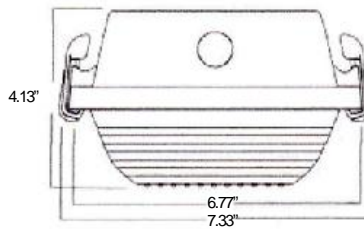

### ORDERING DATA

EXAMPLE: VW2WDLED28DMVSF40

VW		LED		MV					
Series	Length	Distribution		Fixture	Wattage	Voltage	Lens	Kelvin Temperature	Accessories
VW	2'	Blank	Std.	LED	2 ft.	DMV 120-277	RF Ribbed Frosted	30	See
LED	4'				24			35	
Vaportight	8'	WD	Wide		4 ft.	0-10V Dimming	RC Ribbed Clear	40	Accessories Page
					48		SF Smooth Frosted	50	
					57		SC Smooth Clear		
					H72				
					8 ft.				
					97				
					114				
					H144				

Dimensions and specifications subject to change without notice.

◆ 800-444-WATT ◆ www.mobern.com ◆  
8200 Stayton Dr., Ste. 100, Jessup, MD 20794

CAT#	
JOB NAME	TYPE

**DIMENSIONS**

Side View

End View

**ACCESSORIES**

Clips and Hangers Accessories

- ◆ Replacement white latch
- ◆ 2 Ft. & 4 Ft. - H123

- ◆ Stainless steel latch kit
- ◆ 2 Ft. & 4 Ft - H126

- ◆ Stainless steel mounting bracket
- ◆ VWMB2L-2PK

- ◆ Stainless steel mounting bracket w/bail
- ◆ VWMB2L-B-2PK
- ◆ (Recommended for cable hanging)