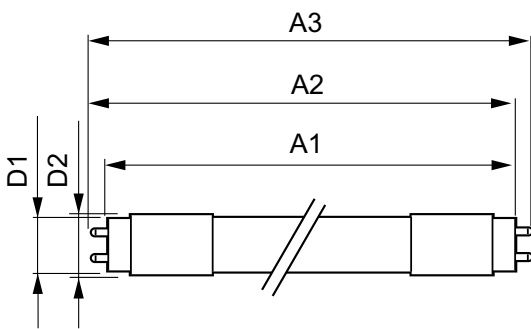

Product data

General Information		Voltage (Nom)	
Cap-Base	G13 [Medium Bi-Pin Fluorescent]	120-277 V	
Nominal Lifetime (Nom)	70000 h	Temperature	
Switching Cycle	50000X	T-Storage (Max)	65 °C
B50L70	70000 h	T-Storage (Min)	-40 °C
		T-Case Maximum (Nom)	45 °C
Light Technical		Controls and Dimming	
Color Code	835 [CCT of 3500K]	Dimmable	No
Initial lumen (Nom)	2400 lm	Mechanical and Housing	
Luminous Flux (Rated) (Nom)	2400 lm	Product Length	1200 mm
Correlated Color Temperature (Nom)	3500 K	Approval and Application	
Color Consistency	<6	Energy Saving Product	Yes
Color Rendering Index (Nom)	82	Energy Efficiency Label (EEL)	A+
LLMF At End Of Nominal Lifetime (Nom)	70 %	Approbation Marks	UL certificate DLC compliance
Operating and Electrical		Energy Consumption kWh/1000 h	20 kWh
Input Frequency	50 to 60 Hz	DesignLights Consortium Qualified Product List	DesignLights Consortium Qualified Product List
Power (Rated) (Nom)	16.5 W		
Lamp Current (Max)	350 mA		
Lamp Current (Min)	110 mA		
Warm Up Time to 60% Light (Nom)	0.5 s		

LED InstantFit Lamps

Product Data

Order product name	16.5T8 LED/48-3500 IF 10/1 UHO
EAN/UPC - Product	046677463137
Order code	463133
Numerator - Quantity Per Pack	1
Numerator - Packs per outer box	10

Material Nr. (12NC)	929001226704
Net Weight (Piece)	0.230 kg
Model Number	9290012267

Dimensional drawing

TLED120-277V 16.5W-25/28/32W 3500K G13ND

Product	D1	D2	A1	A2	A3
16.5T8 LED/48-3500 IF 10/1 UHO	25.68 mm	28 mm	1198 mm	1205 mm	1212 mm

Photometric data

LED InstantFit Lamps

Photometric data